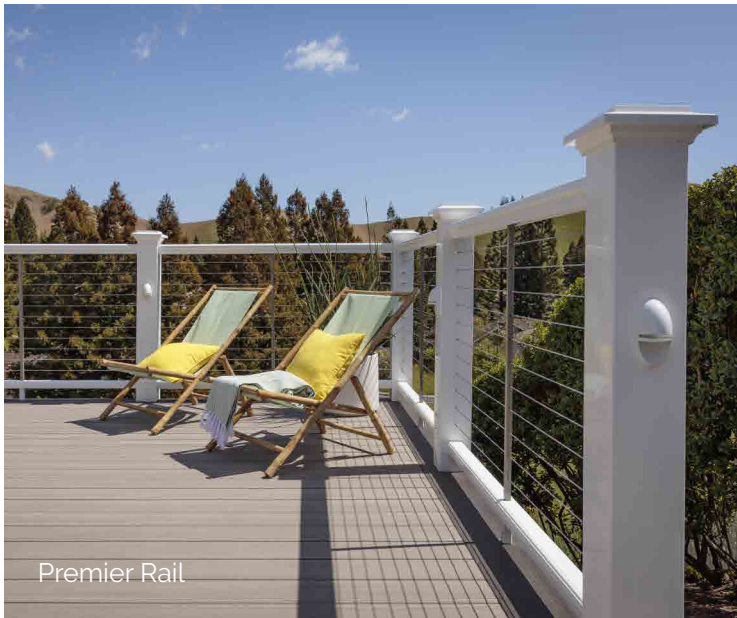

Classic Composite Railing - RadianceRail

Classic Composite Railing - Drink Rail

Customize For A One-Of-A-Kind Railing

From the shape of the top rail to the finish color to different baluster, cable, and glass options, you can customize TimberTech railing to deliver the exact look you want and stand out from the crowd.

Classic Composite Railing - Premier Rail

TimberTech® Classic Composite Railing

- Totally customizable composite railing
- Traditional, substantial look
- 4 top rail shapes: Premier Rail, RadianceRail, Trademark Rail, and Drink Rail
- Diverse style options from aluminum balusters to composite balusters to Feeney cable runs to glass panels
- Can use existing wood posts or new structural posts

TimberTech®

Evolutions Rail

- Classic look of wood 2x4s made from low-maintenance composite
- Round aluminum balusters
- Elegant dark colors
- Functional flat top drink rail
- Can use existing wood posts or new structural posts