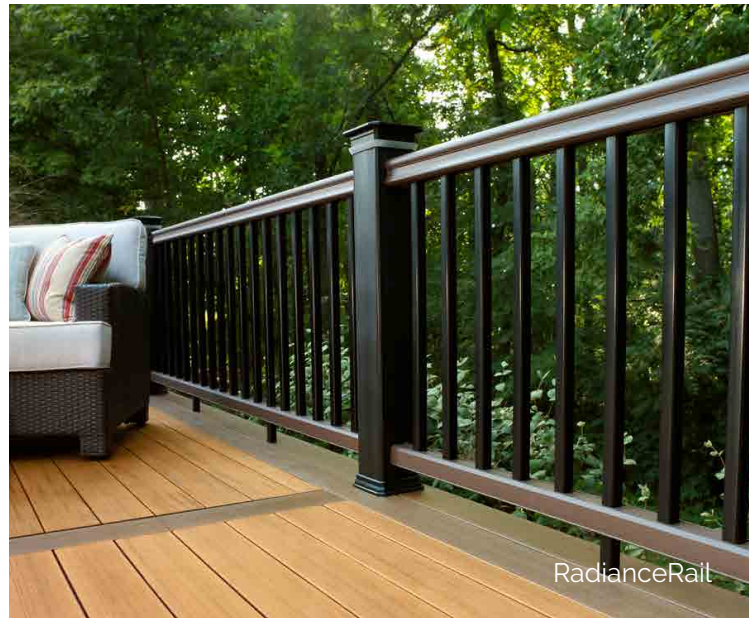

TimberTech® Classic Composite Railing

- Totally customizable composite railing
- Traditional, substantial look
- 4 top rail shapes: Premier Rail, RadianceRail, Trademark Rail, and Drink Rail
- Diverse style options from aluminum balusters to composite balusters to Feeney cable runs to glass panels
- Can use existing wood posts or new structural posts