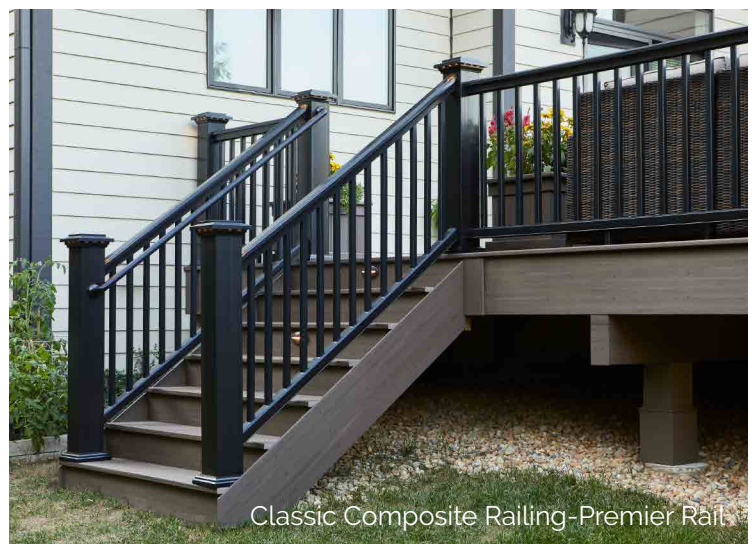

Classic Composite Railing - RadianceRail

Classic Composite Railing - Drink Rail

Customize For A One-Of-A-Kind Railing

From the shape of the top rail to the finish color to different baluster, cable, and glass options, you can customize TimberTech railing to deliver the exact look you want and stand out from the crowd.

Premium Polish For Luxurious Decks

TimberTech creates high-quality deck products that will make your deck the envy of the neighborhood. And each railing's premium matte finish will hold up for years to come with minimal maintenance.

Classic Composite Railing - Premier Rail

TimberTech® Classic Composite Railing

- Totally customizable composite railing
- Traditional, substantial look
- 4 top rail shapes: Premier Rail, RadianceRail, Trademark Rail, and Drink Rail
- Diverse style options from aluminum balusters to composite balusters to Feeney cable runs to glass panels
- Can use existing wood posts or new structural posts

TimberTech®

Evolutions Rail

- Classic look of wood 2x4s made from low-maintenance composite
- Round aluminum balusters
- Elegant dark colors
- Functional flat top drink rail
- Can use existing wood posts or new structural posts