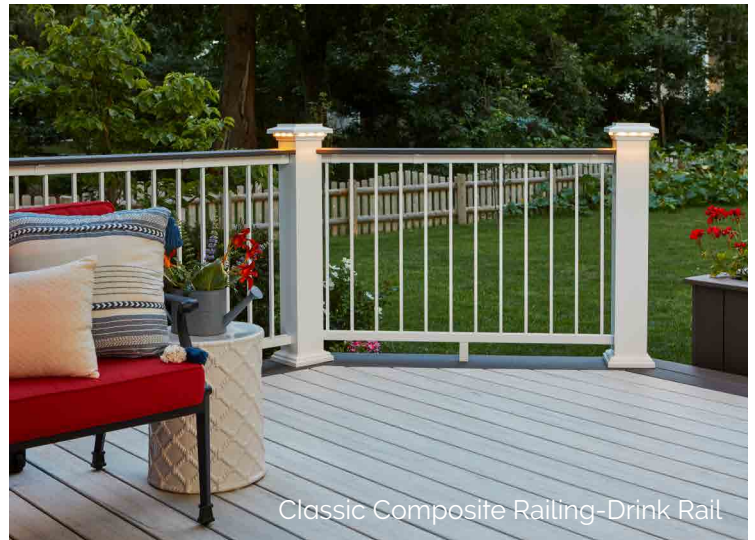

TIMBERTECH RAILING

CLASSIC STYLES, PREMIUM MATERIALS

Classic Composite Railing- Drink Rail

Timeless Styles & Lasting Materials

TimberTech's outdoor living expertise blends the classy, traditional look of painted wood railings with premium, low-maintenance composite materials for railings that will stand the test of time.

Classic Composite Railing - RadianceRail

Classic Composite Railing - Drink Rail

Customize For A One-Of-A-Kind Railing

From the shape of the top rail to the finish color to different baluster, cable, and glass options, you can customize TimberTech railing to deliver the exact look you want and stand out from the crowd.

TimberTech®

Evolutions Rail

- Classic look of wood 2x4s made from low-maintenance composite
- Round aluminum balusters
- Elegant dark colors
- Functional flat top drink rail
- Can use existing wood posts or new structural posts