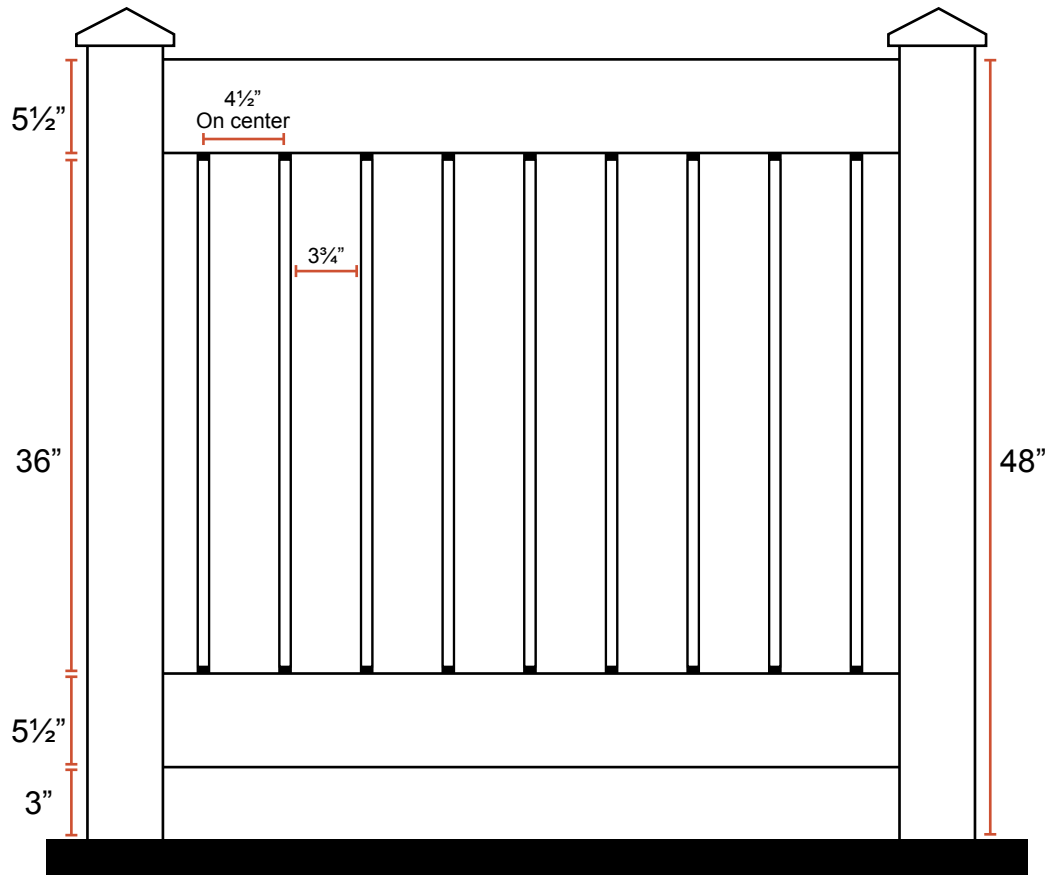

36" Railing - 26" Balusters with Connectors - 2" x 4" Rails

42" Railing - 32" Balusters with Connectors - 2" x 4" Rails

# 48" Railing - 36" Balusters with Connectors - 2" x 6" Rails

# 36" Railing - 32-1/4" Face Mounted Balusters