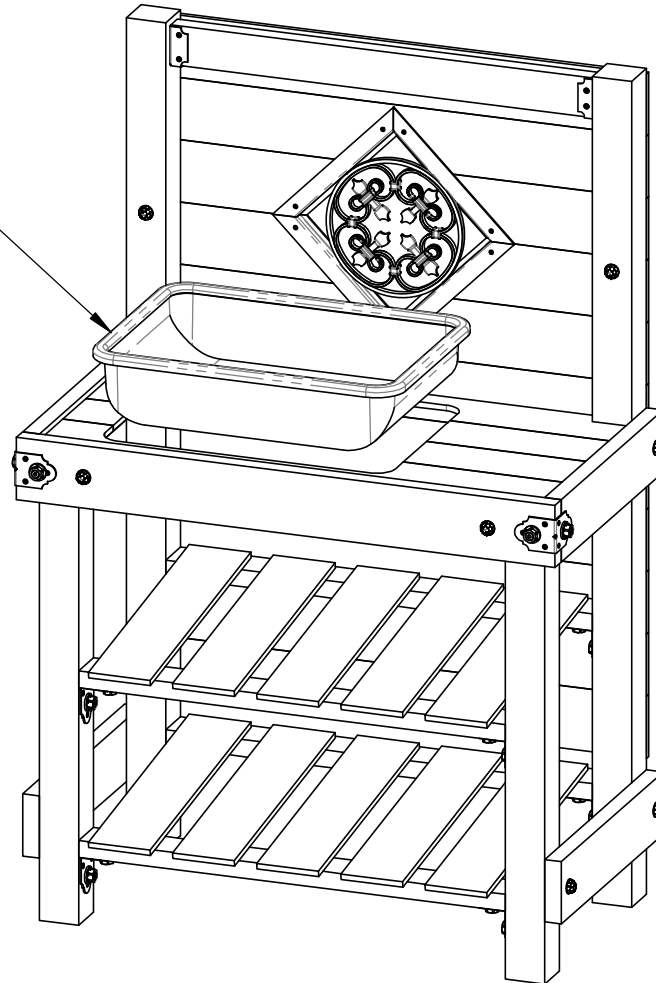

drop-in plastic sink
(sold separately)

step 10

OZCO Project #520 - Garden Bench-Buffer

V1.00 - Installation Instructions effective May 1, 2015 and reflects information that available as of April 10, 2014. This information is updated periodically and should not be relied upon after May 1, 2015. Please visit www.OZCOBP.com to get current information