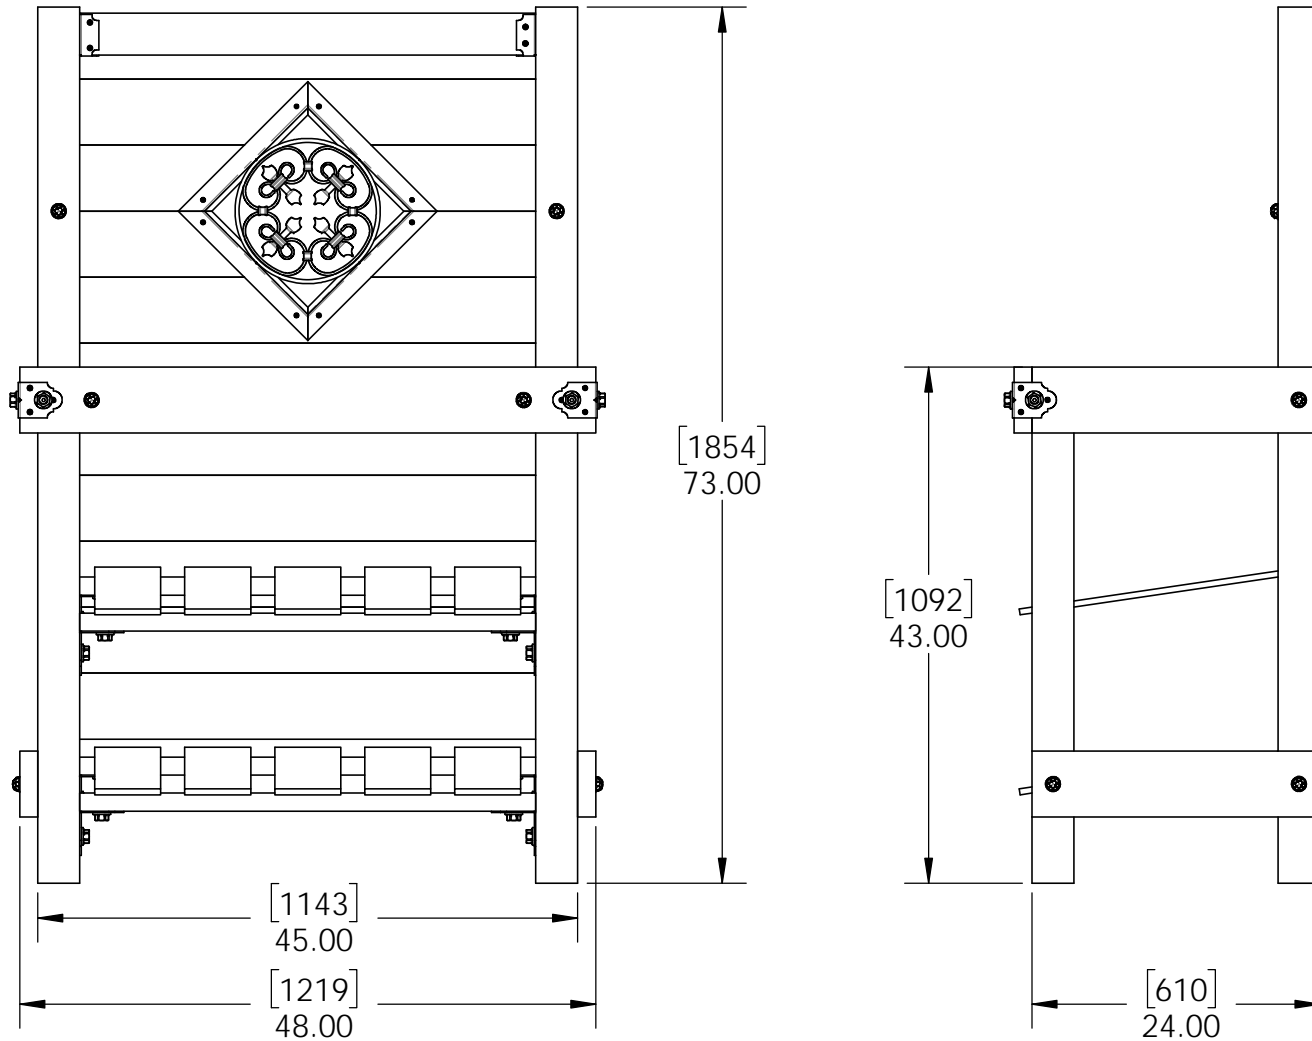

Overview

OZCO Project #520 - Garden Bench-Buffer

V1.00 - Installation Instructions effective May 1, 2015 and reflects information that available as of April 10, 2014. This information is updated periodically and should not be relied upon after May 1, 2015. Please visit www.OZCOBP.com to get current information