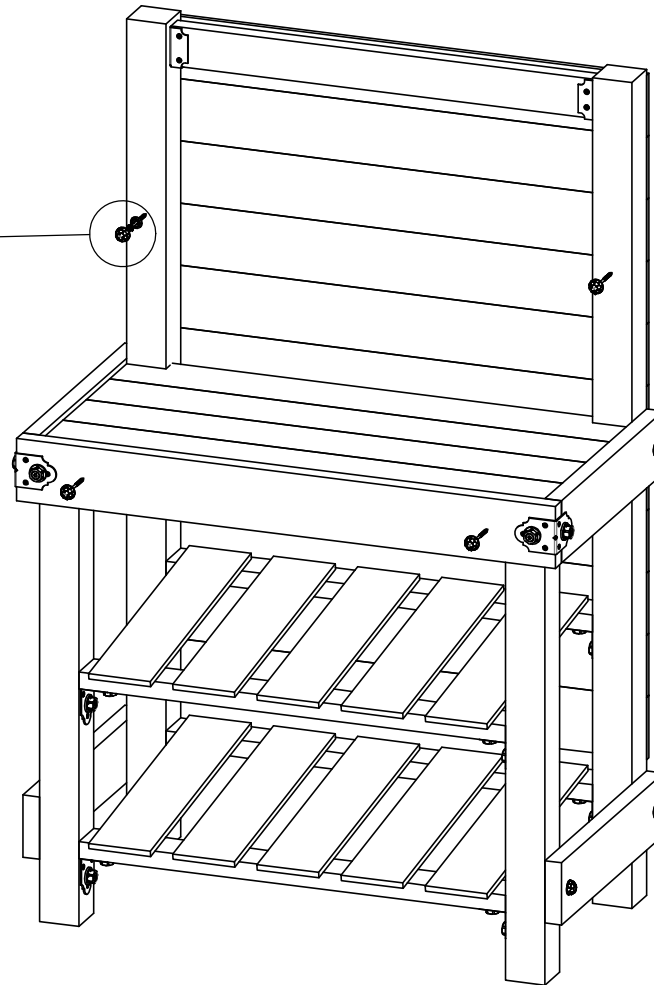

step 7

OZCO Project #520 - Garden Bench-Buffer

V1.00 - Installation Instructions effective May 1, 2015 and reflects information that available as of April 10, 2014. This information is updated periodically and should not be relied upon after May 1, 2015. Please visit www.OZCOBP.com to get current information