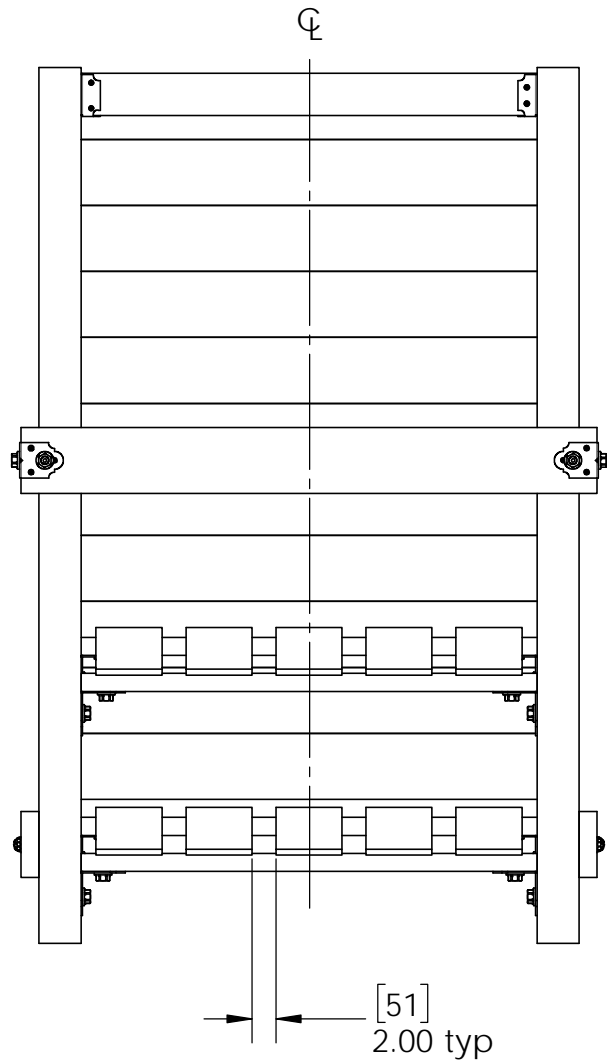

step 5

OZCO Project #520 - Garden Bench-Buffer

V1.00 - Installation Instructions effective May 1, 2015 and reflects information that available as of April 10, 2014. This information is updated periodically and should not be relied upon after May 1, 2015. Please visit www.OZCOBP.com to get current information