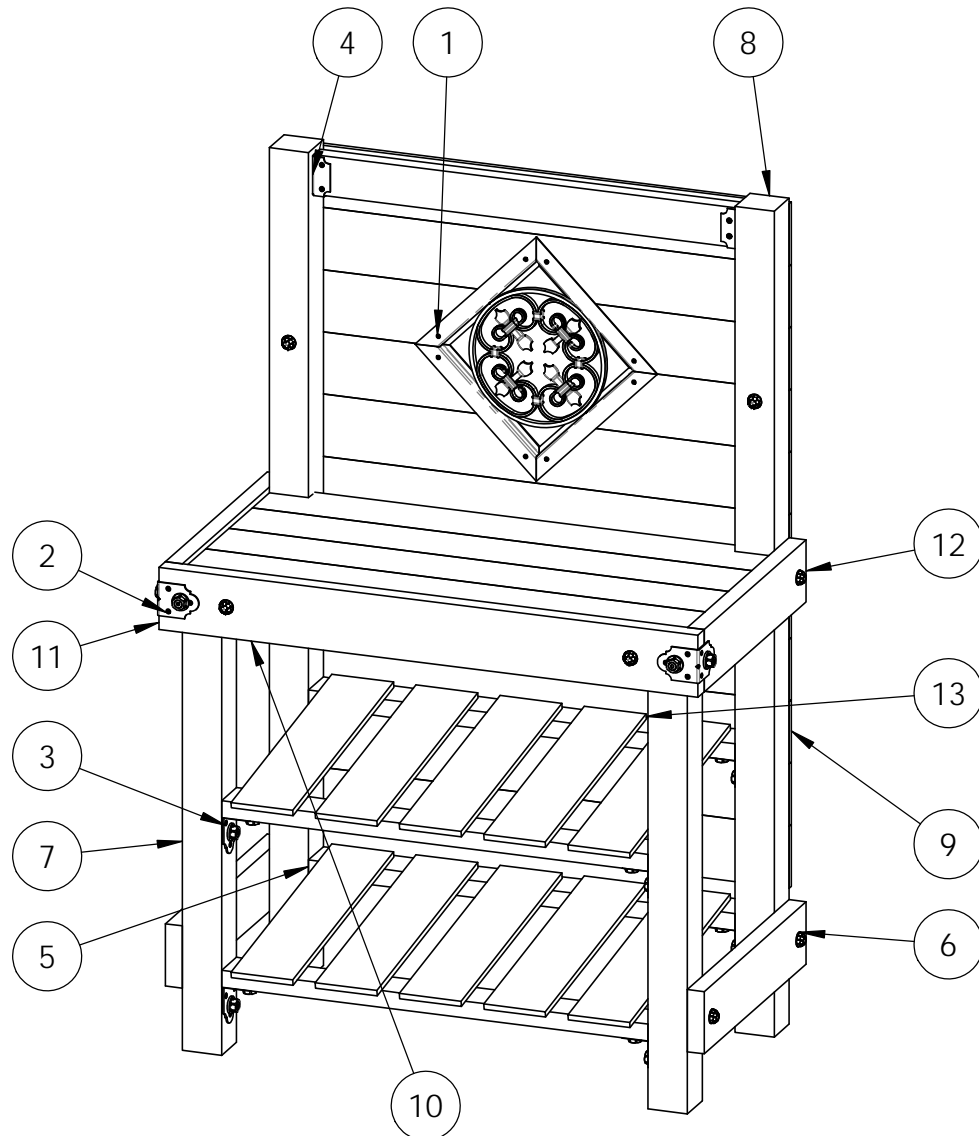

bracing not shown

ITEM NO.	QTY.	PART NUMBER	DESCRIPTION
1	1	56658	Assembly, 15-1/4" x 15-1/4" Scroll Accent
2	0.2	56618	4" Standard Rafter Clip (RC-LS-4)
3	0.8	56618	4" Standard Rafter Clip (RC-LS-4)
4	1	56641	2x4 Top Rail Saddle (2x4-TR)
5	5	2x4 Board	2x4x48.00
6	1	56622	1-1/4" Hammered Dome Cap Nut
	0.04	56627	OWT Timber Screw 3-3/4"
7	2	4x4 Post	4x4x42.00
8	2	4x4 Post	4x4x73.00
9	15	1x6 Board	1x6x48.00
10	2	2x2 Board	2x2x17.00
11	1	2x6 Board	2x6x48.00
12	4	2x6 Board	2x4x24.00
13	10	1x6 Board	1x6x24.00