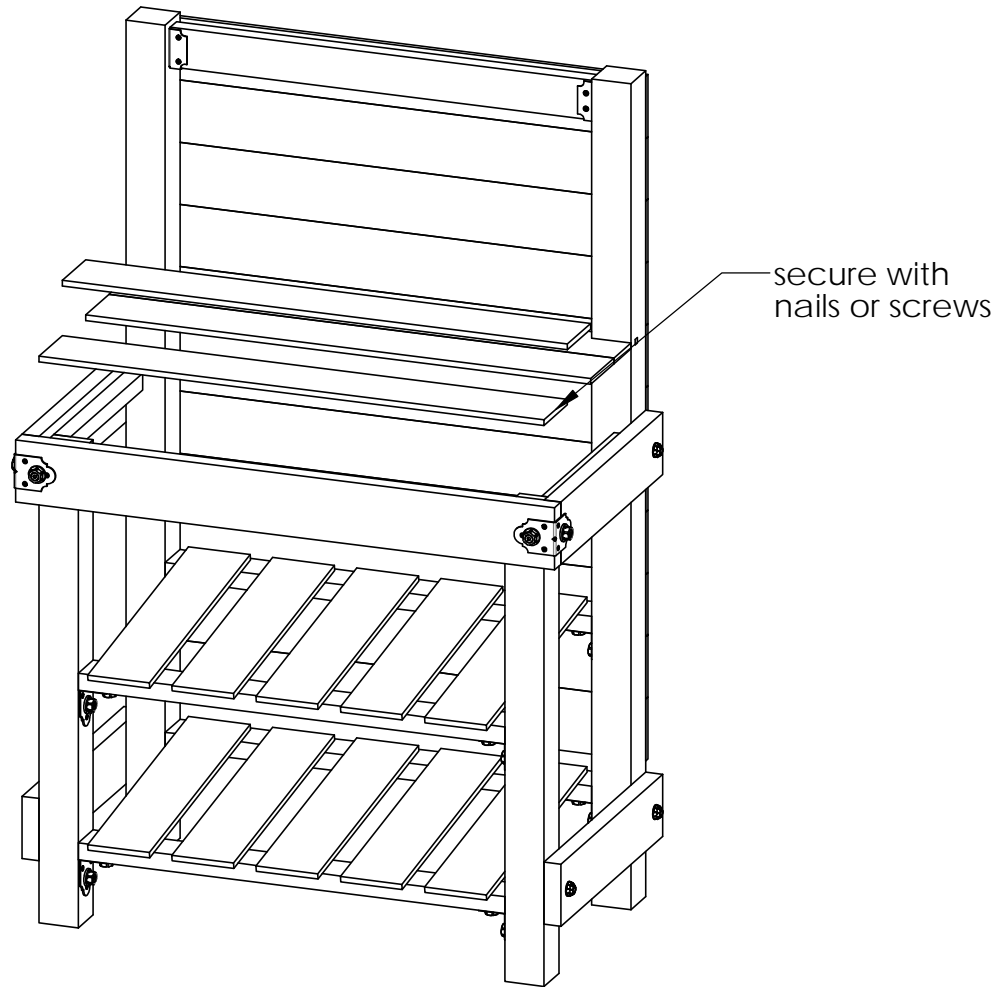

step 6

OZCO Project #520 - Garden Bench-Bufferet

V1.00 - Installation Instructions effective May 1, 2015 and reflects information that available as of April 10, 2014. This information is updated periodically and should not be relied upon after May 1, 2015. Please visit www.OZCOBP.com to get current information