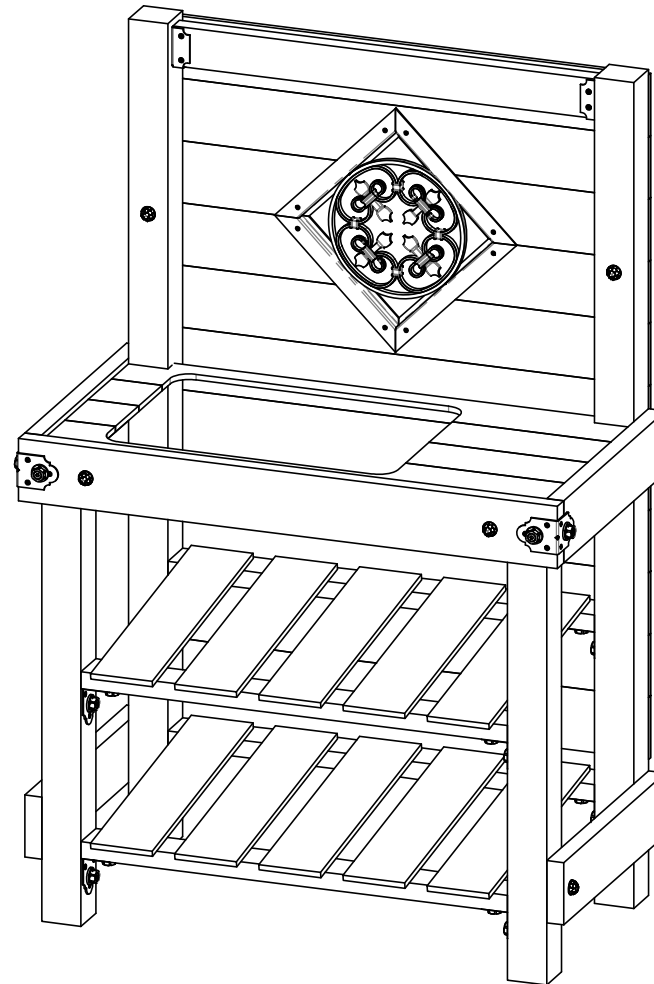

step 9

OZCO Project #520 - Garden Bench-Buffer

V1.00 - Installation Instructions effective May 1, 2015 and reflects information that available as of April 10, 2014. This information is updated periodically and should not be relied upon after May 1, 2015. Please visit www.OZCOBP.com to get current information