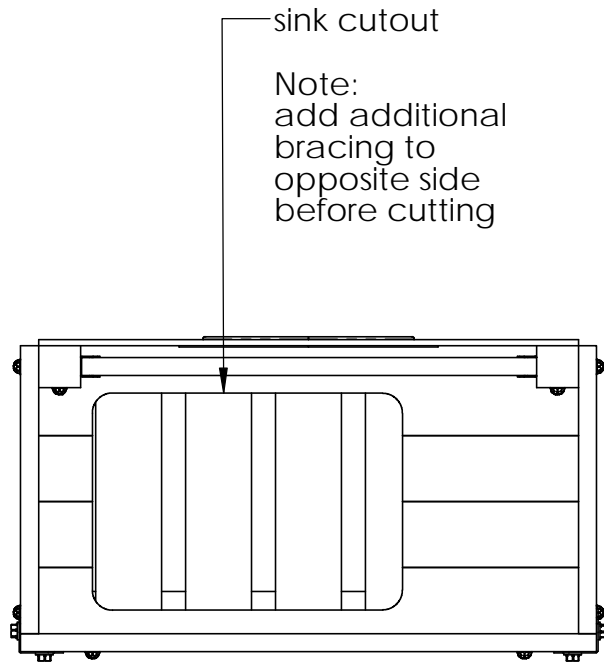

step 9

OZCO Project #520 - Garden Bench-Buffer

V1.00 - Installation Instructions effective May 1, 2015 and reflects information that available as of April 10, 2014. This information is updated periodically and should not be relied upon after May 1, 2015. Please visit www.OZCOBP.com to get current information