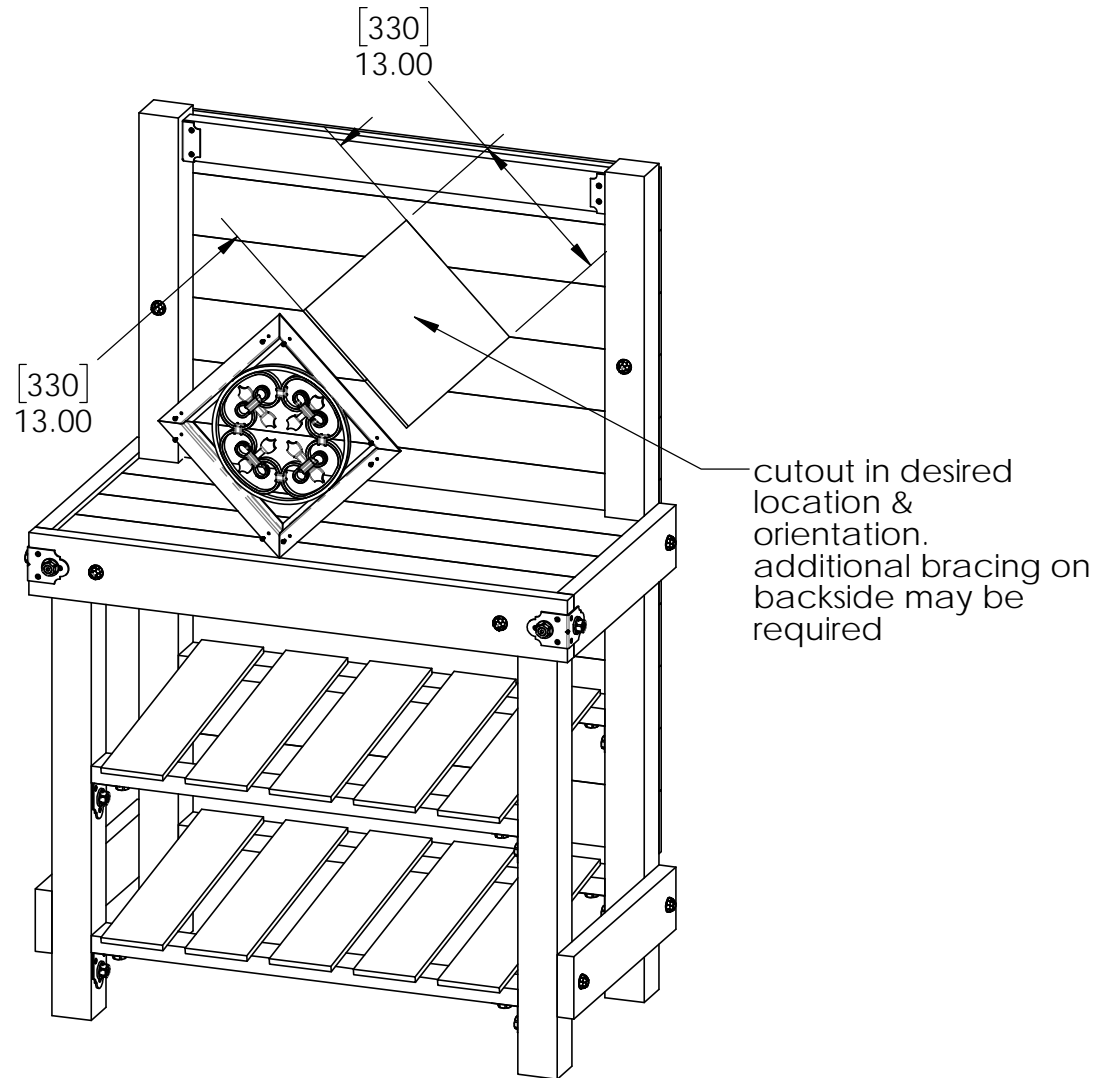

step 8

OZCO Project #520 - Garden Bench-Buffer

V1.00 - Installation Instructions effective May 1, 2015 and reflects information that available as of April 10, 2014. This information is updated periodically and should not be relied upon after May 1, 2015. Please visit www.OZCOBP.com to get current information