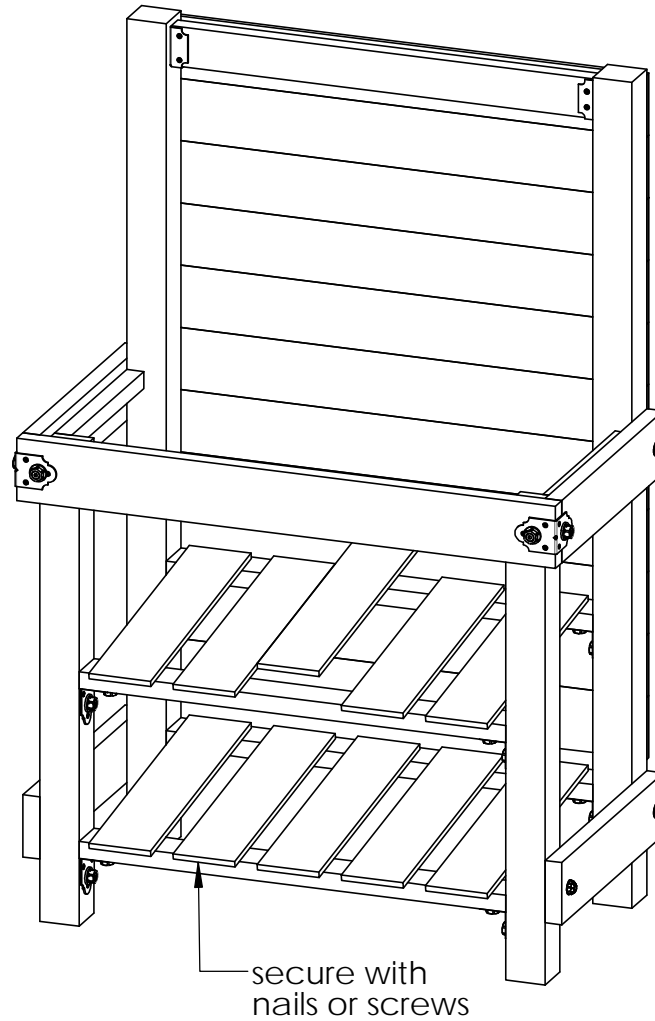

step 5

OZCO Project #520 - Garden Bench-Buffer

V1.00 - Installation Instructions effective May 1, 2015 and reflects information that available as of April 10, 2014. This information is updated periodically and should not be relied upon after May 1, 2015. Please visit www.OZCOBP.com to get current information