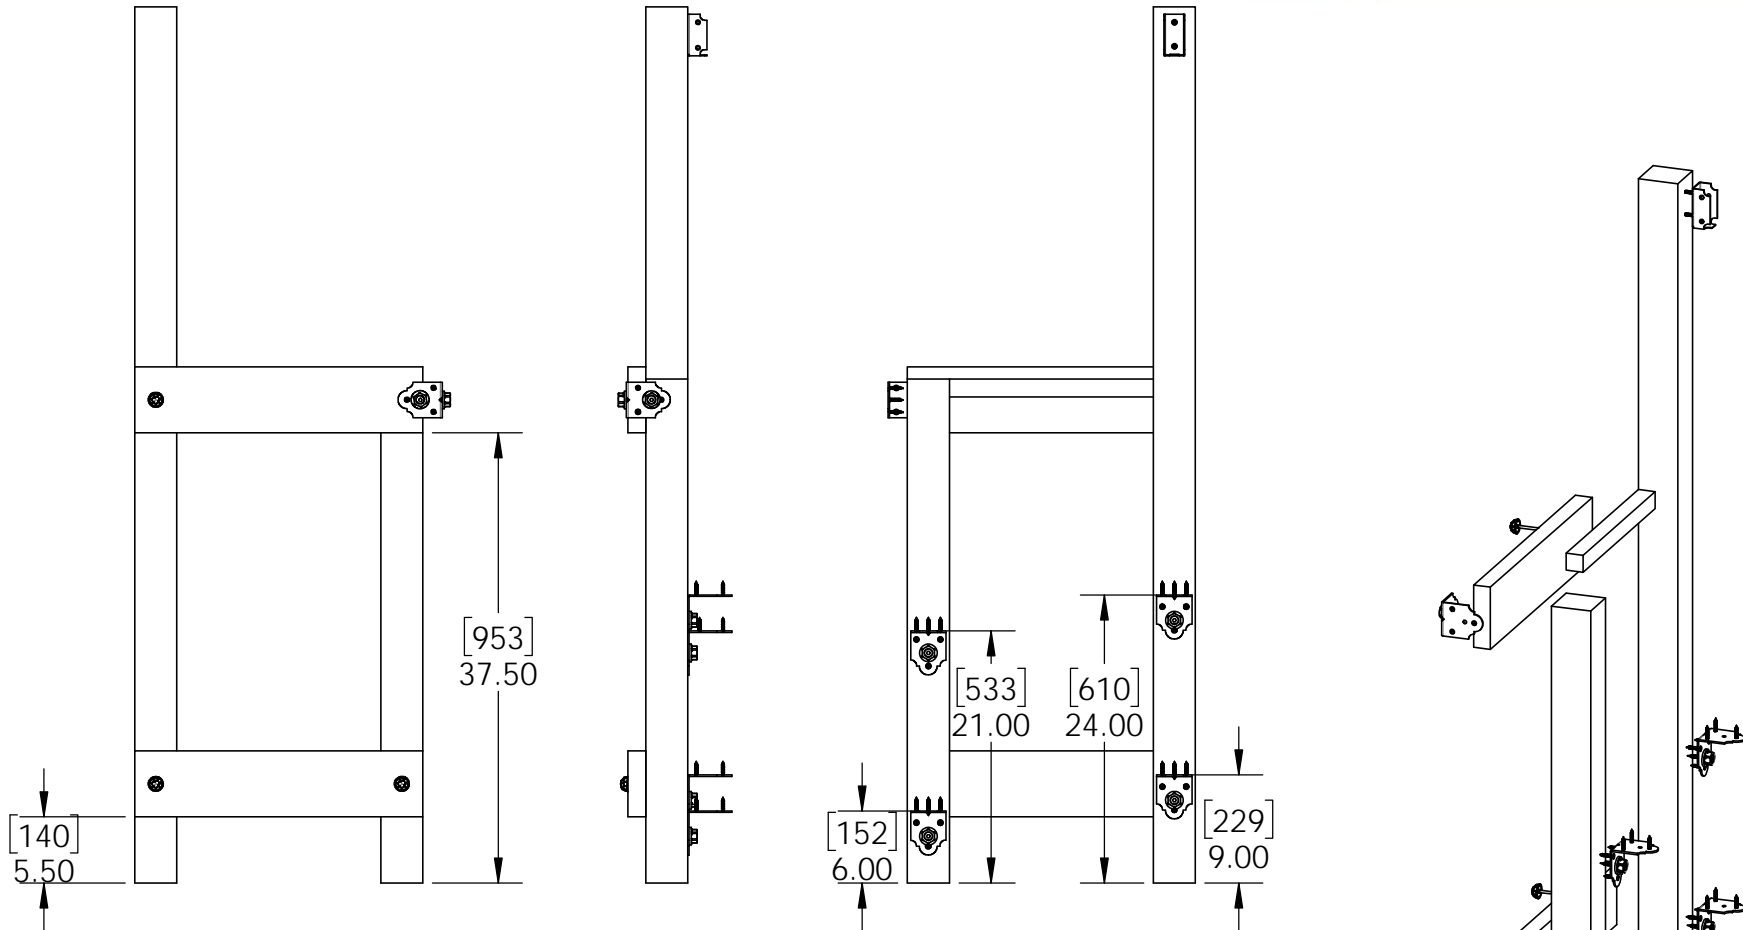

step 1

OZCO Project #520 - Garden Bench-Buffet

V1.00 - Installation Instructions effective May 1, 2015 and reflects information that available as of April 10, 2014. This information is updated periodically and should not be relied upon after May 1, 2015. Please visit www.OZCOBP.com to get current information