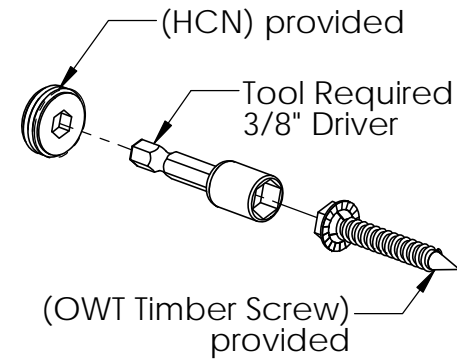

step 3

OZCO Project #520 - Garden Bench-Buffer

V1.00 - Installation Instructions effective May 1, 2015 and reflects information that available as of April 10, 2014. This information is updated periodically and should not be relied upon after May 1, 2015. Please visit www.OZCOBP.com to get current information