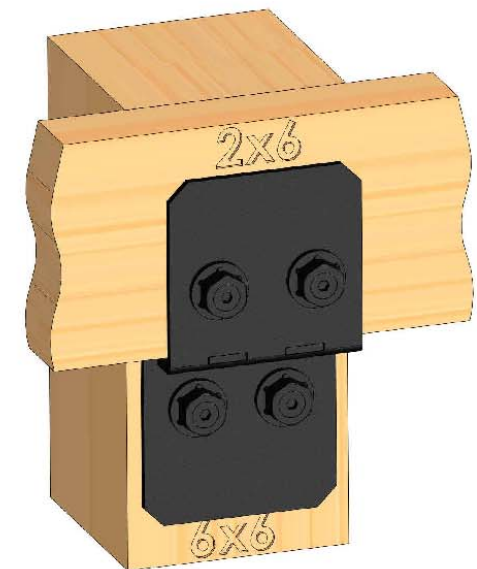

2 great styles
Same functionality

choose your
connection lifestyle

both styles available for
most products

Ironwood
(517XX series)