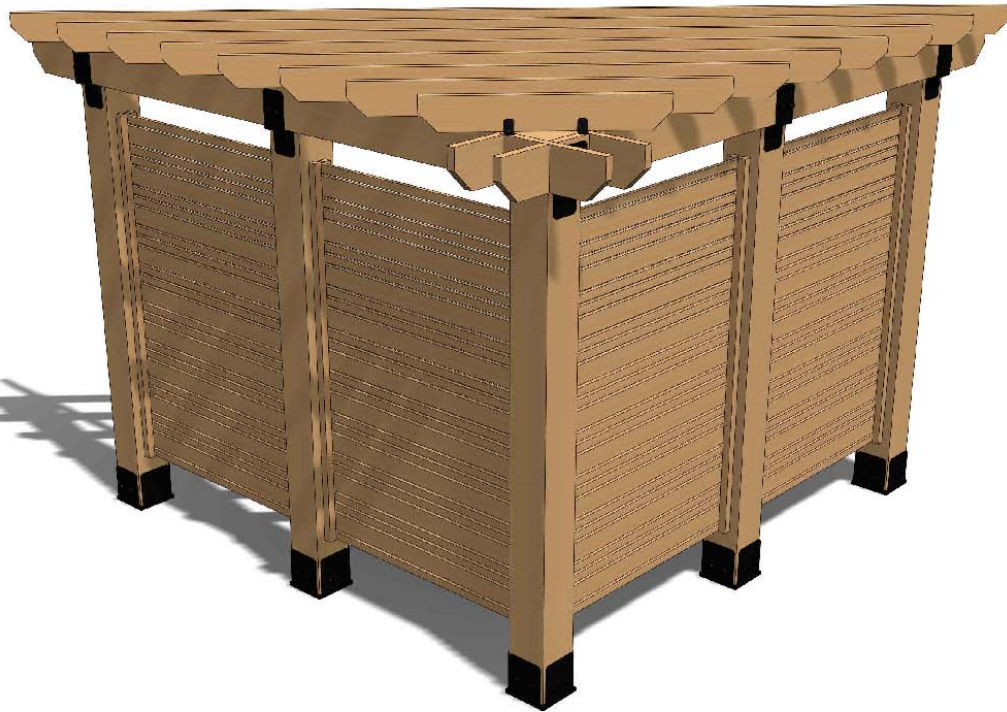

DESIGN

PURCHASE

CONSTRUCT

ENJOY

**OZCO Project #567
- Privacy Pergola
8x8 Post Bases**

**Ornamental
Wood Ties**

OZCO BUILDING PRODUCTS ■ ■ ■ ■

**OZCO Project #567 - Privacy Pergola 8x8
Post Bases**

Overview-Front

OZCO Project #567 - Privacy Pergola 8x8 Post Bases

Overview-Top

OZCO Project #567 - Privacy Pergola 8x8 Post Bases

Overview-Transparent

OZCO Project #567 - Privacy Pergola 8x8
Post Bases

V2.00 - Installation Instructions, Specifications and Project Plans are effective 4/27/2016 . This information is updated periodically and should not be relied upon after 2 years from 4/27/2016 . Please visit OZCOBP.com to get current information.

ITEM NO.	QTY.	PART NUMBER	DESCRIPTION
1	5	8x8 Post	8x8x96.00
2	2	2x8 Board	2x8x144.00
3	2	2x8 Board	2x8x144.00
4	16	2x2 Board	2x2x72.00
5	72	1x2 Board	1x2x48.00
6	36	1x4 Board	1x4x48.00
7	1	2x6 Board	2x6x192.00
8	1	2x6 Board	2x6x170.00
9	1	2x6 Board	2x6x126.00
10	1	2x6 Board	2x6x148.00
11	1	2x6 Board	2x6x104.00
12	1	2x6 Board	2x6x82.00
13	1	2x6 Board	2x6x60.00
14	1	2x6 Board	2x6x38.00
15	5	51709	8x8 Post Base (8x8-PB-IW)
16	5	51710	8" Post to Beam (P2B-IW-8)
17	3.2	51717	2" Standard Rafter Clip (RC-IW-2)