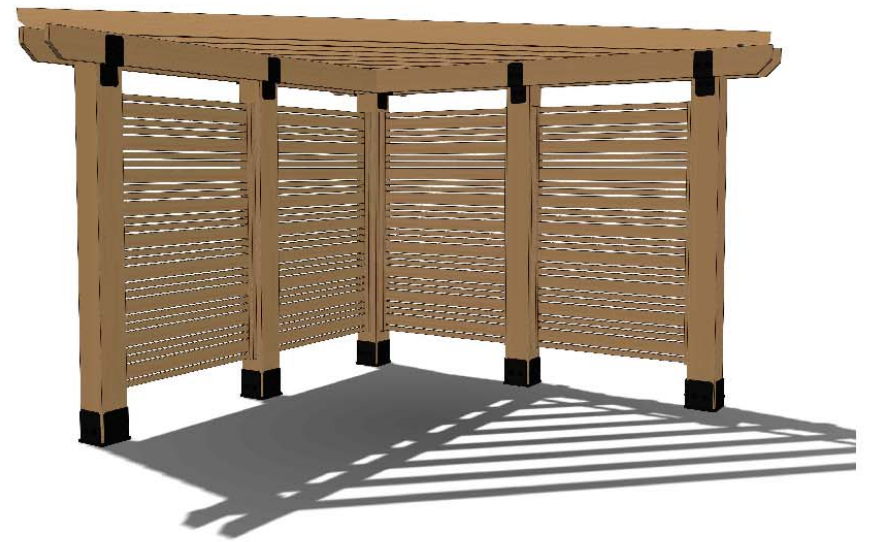

DESIGN

PURCHASE

CONSTRUCT

ENJOY

**OZCO Project #567
- Privacy Pergola
8x8 Post Bases**

**Ornamental
Wood Ties**

OZCO BUILDING PRODUCTS ■ ■ ■ ■

**OZCO Project #567 - Privacy Pergola 8x8
Post Bases**

Overview-Front

OZCO Project #567 - Privacy Pergola 8x8 Post Bases

Overview-Top

OZCO Project #567 - Privacy Pergola 8x8 Post Bases

Overview-Transparent

OZCO Project #567 - Privacy Pergola 8x8
Post Bases

V2.00 - Installation Instructions, Specifications and Project Plans are effective 4/27/2016 . This information is updated periodically and should not be relied upon after 2 years from 4/27/2016 . Please visit OZCOBP.com to get current information.

ITEM NO.	QTY.	PART NUMBER	DESCRIPTION
1	5	8x8 Post	8x8x96.00
2	2	2x8 Board	2x8x144.00
3	2	2x8 Board	2x8x144.00
4	16	2x2 Board	2x2x72.00
5	72	1x2 Board	1x2x48.00
6	36	1x4 Board	1x4x48.00
7	1	2x6 Board	2x6x192.00
8	1	2x6 Board	2x6x170.00
9	1	2x6 Board	2x6x126.00
10	1	2x6 Board	2x6x148.00
11	1	2x6 Board	2x6x104.00
12	1	2x6 Board	2x6x82.00
13	1	2x6 Board	2x6x60.00
14	1	2x6 Board	2x6x38.00
15	5	51709	8x8 Post Base (8x8-PB-IW)
16	5	51710	8" Post to Beam (P2B-IW-8)
17	3.2	51717	2" Standard Rafter Clip (RC-IW-2)