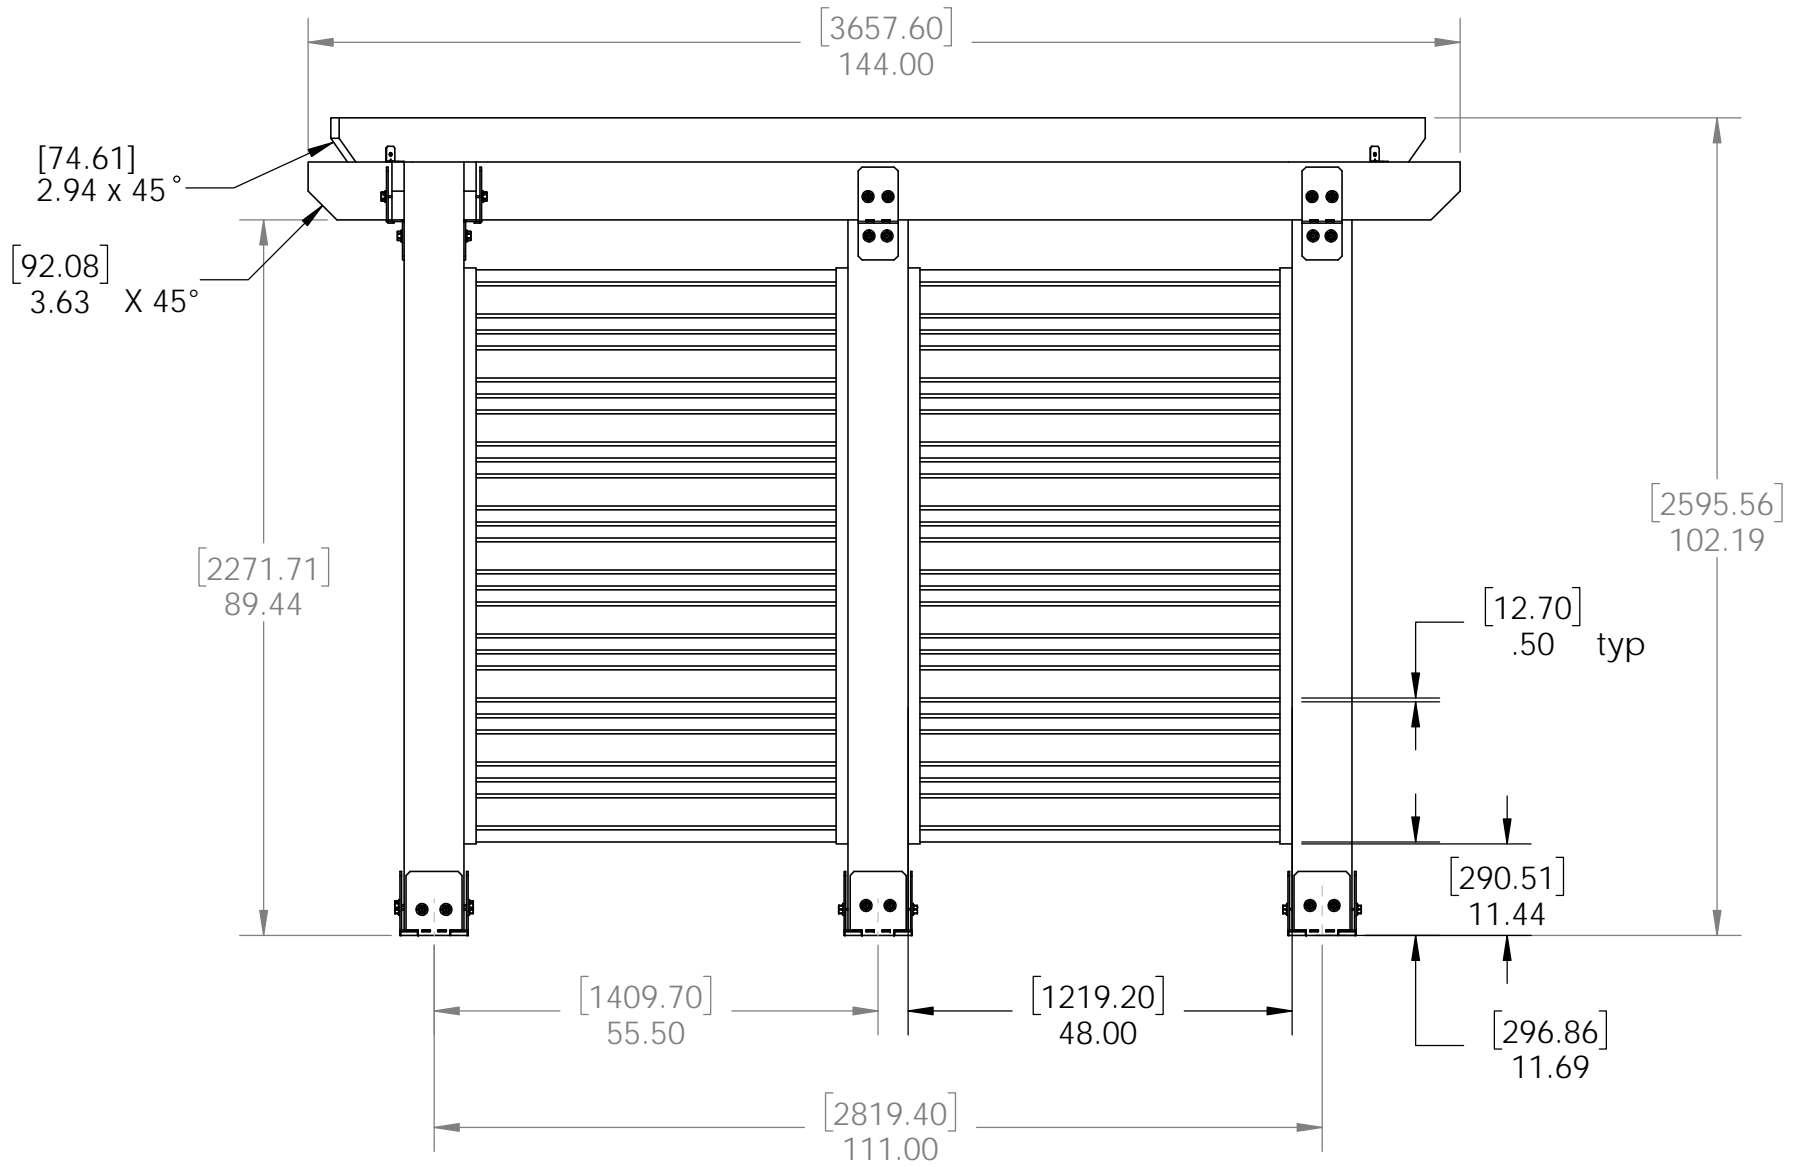

DESIGN

PURCHASE

CONSTRUCT

ENJOY

**OZCO Project #567
- Privacy Pergola
8x8 Post Bases**

**Ornamental
Wood Ties**

OZCO BUILDING PRODUCTS ■ ■ ■ ■

**OZCO Project #567 - Privacy Pergola 8x8
Post Bases**

Overview-Front

OZCO Project #567 - Privacy Pergola 8x8 Post Bases

Overview-Top

OZCO Project #567 - Privacy Pergola 8x8 Post Bases

Overview-Transparent

OZCO Project #567 - Privacy Pergola 8x8
Post Bases

V2.00 - Installation Instructions, Specifications and Project Plans are effective 4/27/2016 . This information is updated periodically and should not be relied upon after 2 years from 4/27/2016 . Please visit OZCOBP.com to get current information.

ITEM NO.	QTY.	PART NUMBER	DESCRIPTION
1	5	8x8 Post	8x8x96.00
2	2	2x8 Board	2x8x144.00
3	2	2x8 Board	2x8x144.00
4	16	2x2 Board	2x2x72.00
5	72	1x2 Board	1x2x48.00
6	36	1x4 Board	1x4x48.00
7	1	2x6 Board	2x6x192.00
8	1	2x6 Board	2x6x170.00
9	1	2x6 Board	2x6x126.00
10	1	2x6 Board	2x6x148.00
11	1	2x6 Board	2x6x104.00
12	1	2x6 Board	2x6x82.00
13	1	2x6 Board	2x6x60.00
14	1	2x6 Board	2x6x38.00
15	5	51709	8x8 Post Base (8x8-PB-IW)
16	5	51710	8" Post to Beam (P2B-IW-8)
17	3.2	51717	2" Standard Rafter Clip (RC-IW-2)

Bill of Material

OZCO Project #567 - Privacy Pergola 8x8 Post Bases

QTY.	PART NUMBER	DESCRIPTION
5	51709	8x8 Post Base (8x8-PB-IW)
5	51710	8" Post to Beam (P2B-IW-8)
4	51717	2" Standard Rafter Clip (RC-IW-2)
5	8x8x8L	8x8x8
4	2x8x12L	2x8x12
16	2x2x6L	2x2x6
36	1x2x8L	1x2x8
18	1x4x8L	1x4x8
2	2x6x16L	2x6x16
1	2x6x14L	2x6x14
1	2x6x12L	2x6x12
2	2x6x10L	2x6x10
1	2x6x8L	2x6x8