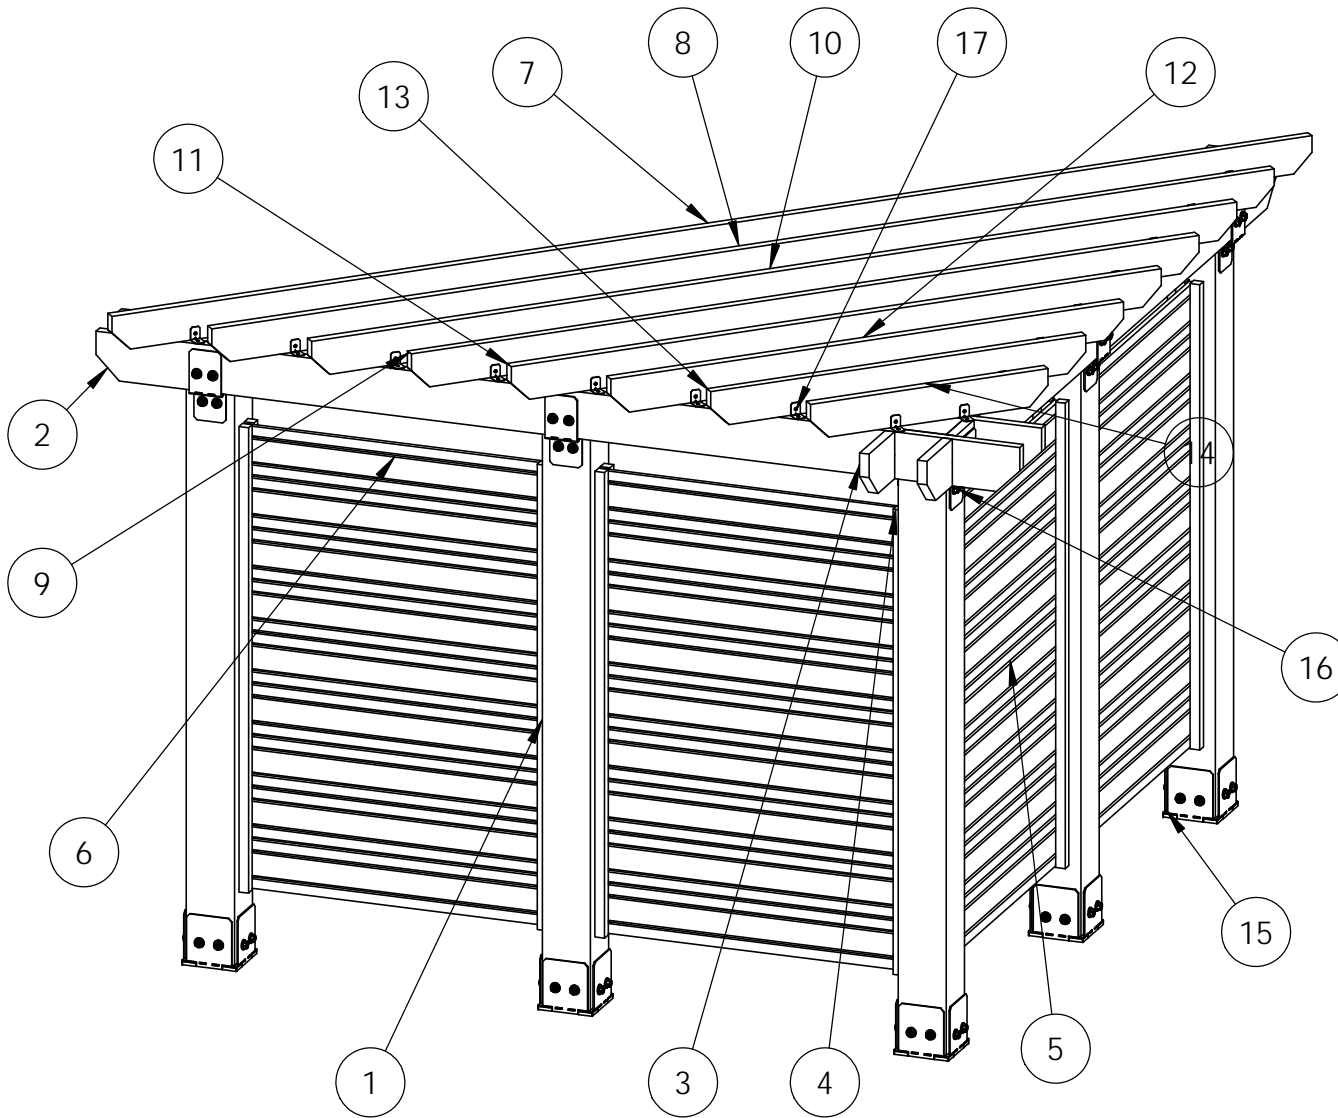

Overview-Front

OZCO Project #567 - Privacy Pergola 8x8 Post Bases

Overview-Top

OZCO Project #567 - Privacy Pergola 8x8 Post Bases

Overview-Transparent

OZCO Project #567 - Privacy Pergola 8x8
Post Bases

V2.00 - Installation Instructions, Specifications and Project Plans are effective 4/27/2016 . This information is updated periodically and should not be relied upon after 2 years from 4/27/2016 . Please visit OZCOBP.com to get current information.

ITEM NO.	QTY.	PART NUMBER	DESCRIPTION
1	5	8x8 Post	8x8x96.00
2	2	2x8 Board	2x8x144.00
3	2	2x8 Board	2x8x144.00
4	16	2x2 Board	2x2x72.00
5	72	1x2 Board	1x2x48.00
6	36	1x4 Board	1x4x48.00
7	1	2x6 Board	2x6x192.00
8	1	2x6 Board	2x6x170.00
9	1	2x6 Board	2x6x126.00
10	1	2x6 Board	2x6x148.00
11	1	2x6 Board	2x6x104.00
12	1	2x6 Board	2x6x82.00
13	1	2x6 Board	2x6x60.00
14	1	2x6 Board	2x6x38.00
15	5	51709	8x8 Post Base (8x8-PB-IW)
16	5	51710	8" Post to Beam (P2B-IW-8)
17	3.2	51717	2" Standard Rafter Clip (RC-IW-2)

Bill of Material

OZCO Project #567 - Privacy Pergola 8x8 Post Bases

QTY.	PART NUMBER	DESCRIPTION
5	51709	8x8 Post Base (8x8-PB-IW)
5	51710	8" Post to Beam (P2B-IW-8)
4	51717	2" Standard Rafter Clip (RC-IW-2)
5	8x8x8L	8x8x8
4	2x8x12L	2x8x12
16	2x2x6L	2x2x6
36	1x2x8L	1x2x8
18	1x4x8L	1x4x8
2	2x6x16L	2x6x16
1	2x6x14L	2x6x14
1	2x6x12L	2x6x12
2	2x6x10L	2x6x10
1	2x6x8L	2x6x8