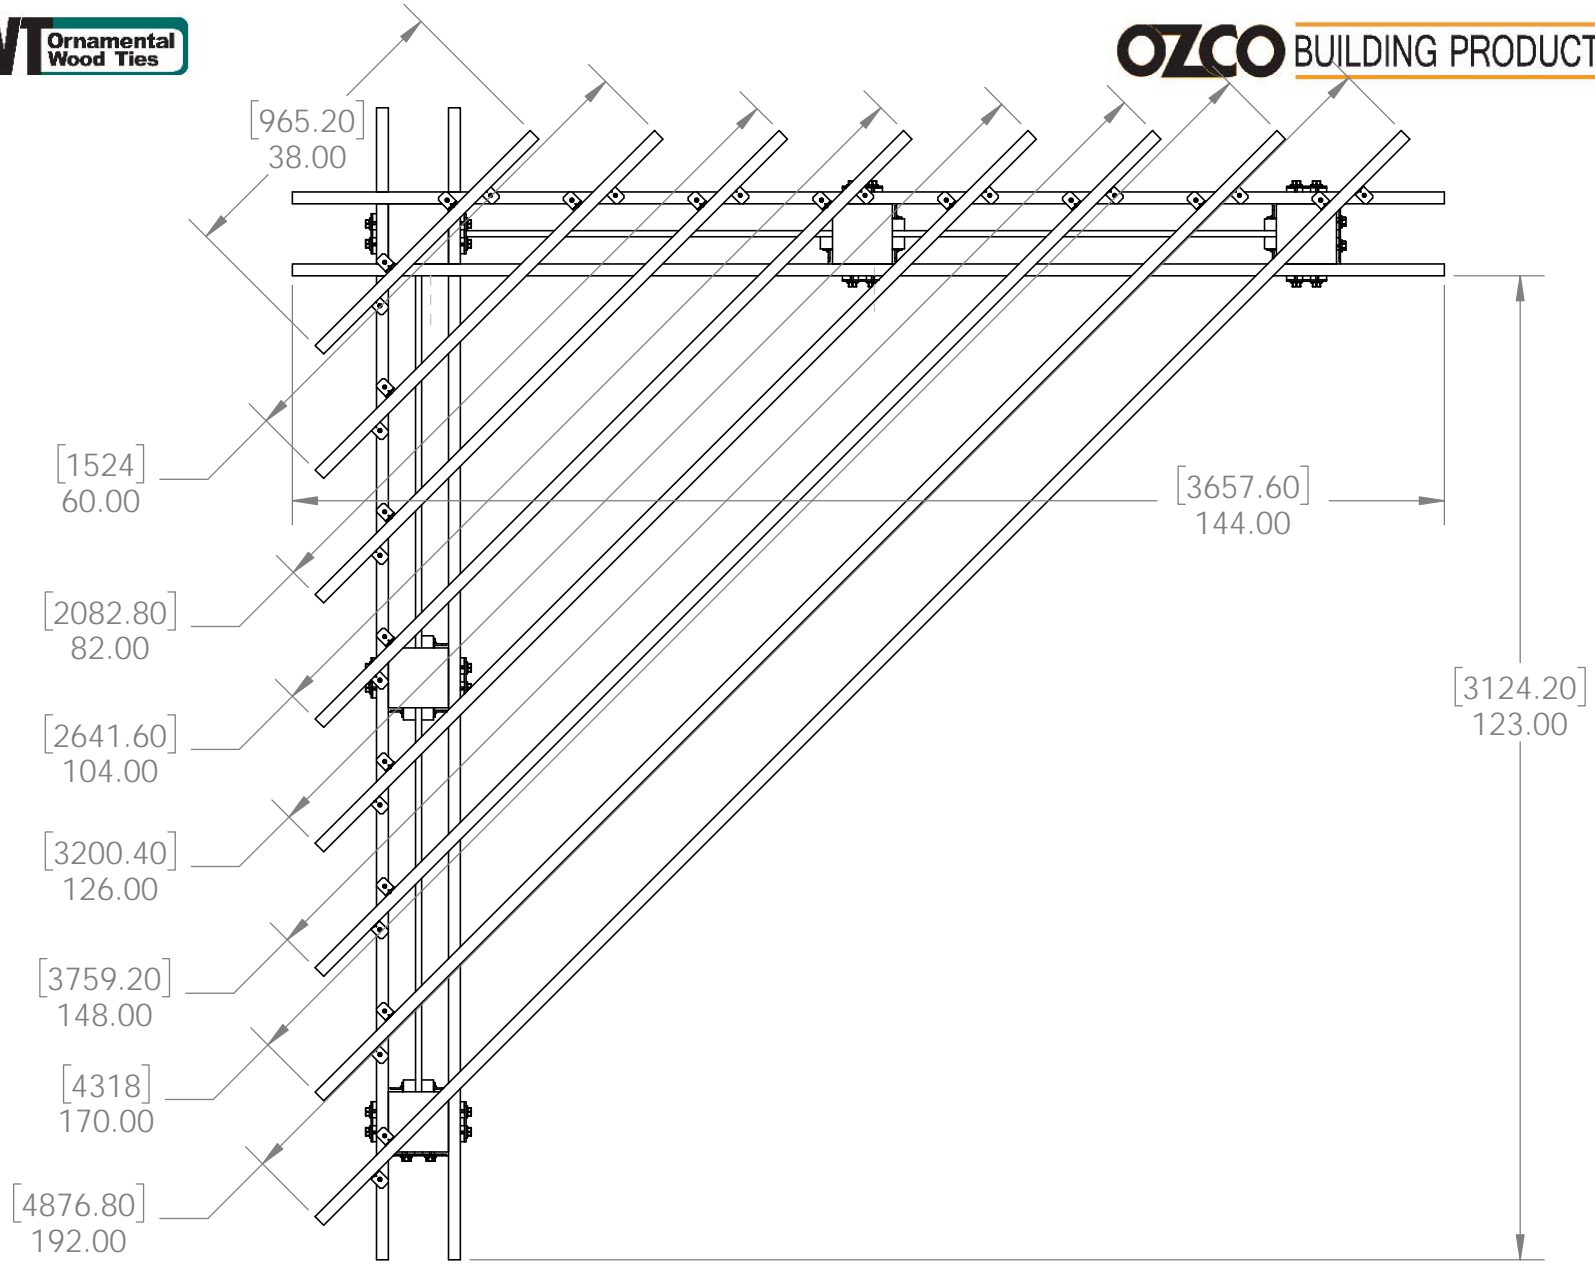

DESIGN

PURCHASE

CONSTRUCT

ENJOY

**OZCO Project #567
- Privacy Pergola
8x8 Post Bases**

**Ornamental
Wood Ties**

OZCO BUILDING PRODUCTS ■ ■ ■ ■

**OZCO Project #567 - Privacy Pergola 8x8
Post Bases**

Overview-Front

OZCO Project #567 - Privacy Pergola 8x8 Post Bases

Overview-Top

OZCO Project #567 - Privacy Pergola 8x8 Post Bases

Overview-Transparent

OZCO Project #567 - Privacy Pergola 8x8
Post Bases

V2.00 - Installation Instructions, Specifications and Project Plans are effective 4/27/2016 . This information is updated periodically and should not be relied upon after 2 years from 4/27/2016 . Please visit OZCOBP.com to get current information.

ITEM NO.	QTY.	PART NUMBER	DESCRIPTION
1	5	8x8 Post	8x8x96.00
2	2	2x8 Board	2x8x144.00
3	2	2x8 Board	2x8x144.00
4	16	2x2 Board	2x2x72.00
5	72	1x2 Board	1x2x48.00
6	36	1x4 Board	1x4x48.00
7	1	2x6 Board	2x6x192.00
8	1	2x6 Board	2x6x170.00
9	1	2x6 Board	2x6x126.00
10	1	2x6 Board	2x6x148.00
11	1	2x6 Board	2x6x104.00
12	1	2x6 Board	2x6x82.00
13	1	2x6 Board	2x6x60.00
14	1	2x6 Board	2x6x38.00
15	5	51709	8x8 Post Base (8x8-PB-IW)
16	5	51710	8" Post to Beam (P2B-IW-8)
17	3.2	51717	2" Standard Rafter Clip (RC-IW-2)

Bill of Material

OZCO Project #567 - Privacy Pergola 8x8 Post Bases

QTY.	PART NUMBER	DESCRIPTION
5	51709	8x8 Post Base (8x8-PB-IW)
5	51710	8" Post to Beam (P2B-IW-8)
4	51717	2" Standard Rafter Clip (RC-IW-2)
5	8x8x8L	8x8x8
4	2x8x12L	2x8x12
16	2x2x6L	2x2x6
36	1x2x8L	1x2x8
18	1x4x8L	1x4x8
2	2x6x16L	2x6x16
1	2x6x14L	2x6x14
1	2x6x12L	2x6x12
2	2x6x10L	2x6x10
1	2x6x8L	2x6x8