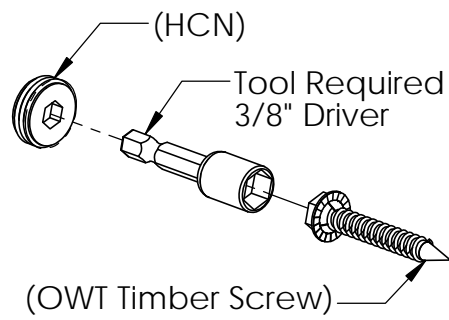

Bill of Materials

OZCO Project #505 - Raised Garden

QTY.	PART NUMBER	DESCRIPTION
5	56615	Flush Inside 90
9	56611	Truss Accent (TA-LS)
2	56625	OWT Timber Screw 1-3/4"
2	2x10x8L	2x10x8
1	2x8x12L	2x8x12

Material List

Ironwood
(517XX series)

Suggested Tools

(others may be required)

OZCO Project #505 - Raised Garden

typical assembly

OZCO Project #505 - Raised Garden

Idea's

OZCO Project #505 - Raised Garden