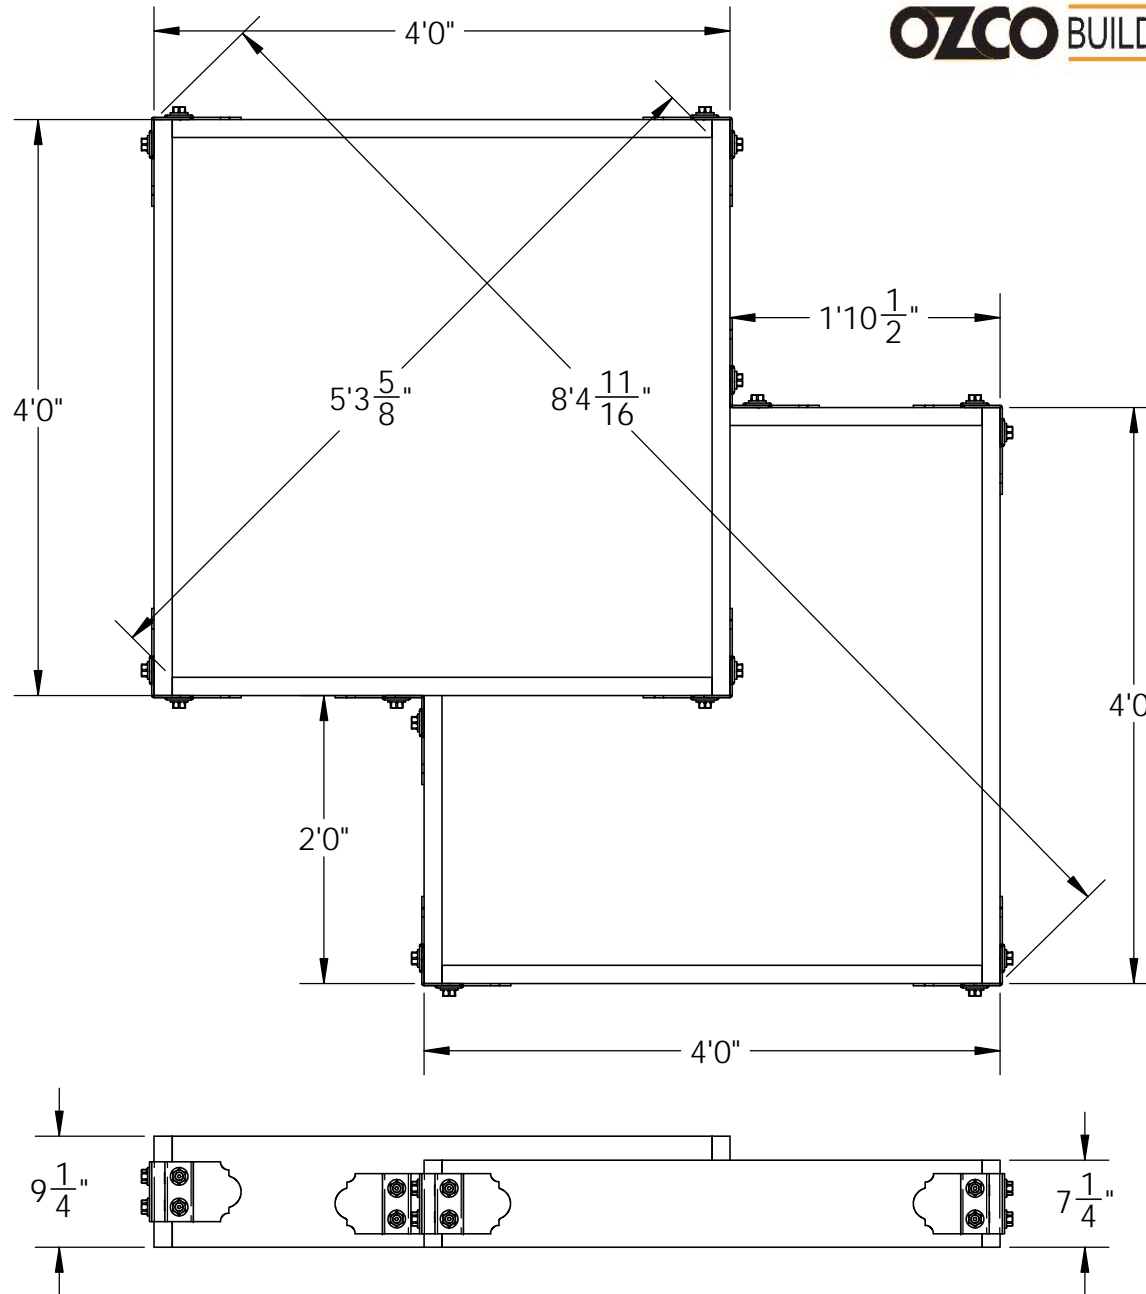

Overview

OZCO Project #505 - Raised Garden