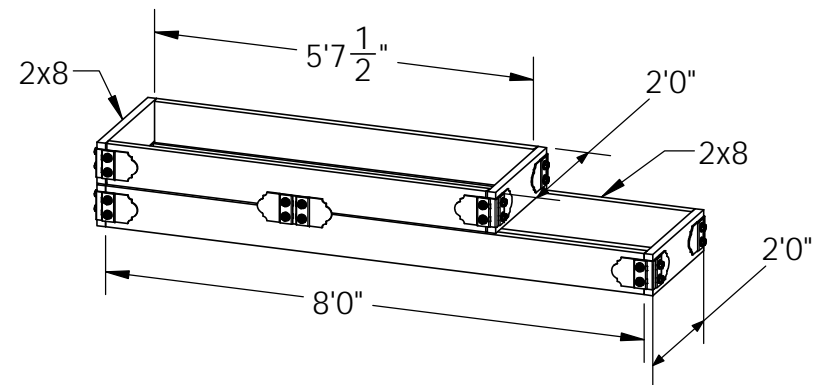

Bill of Materials

OZCO Project #505 - Raised Garden

QTY.	PART NUMBER	DESCRIPTION
5	56615	Flush Inside 90
9	56611	Truss Accent (TA-LS)
2	56625	OWT Timber Screw 1-3/4"
2	2x10x8L	2x10x8
1	2x8x12L	2x8x12

Material List

Ironwood
(517XX series)

Suggested Tools

(others may be required)

OZCO Project #505 - Raised Garden

typical assembly

OZCO Project #505 - Raised Garden

Idea's

OZCO Project #505 - Raised Garden