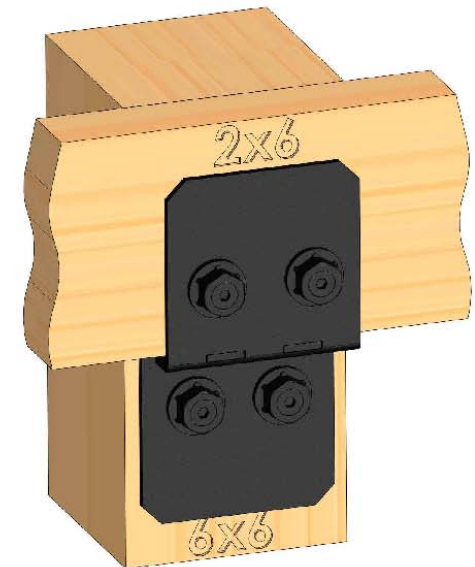

ITEM NO.	QTY.	PART NUMBER	DESCRIPTION
1	2	2x10 Board	2x10x4'0"
2	2	2x10 Board	2x10x3'9"
3	1	2x8 Board	2x8x2'0"
4	1	2x8 Board	2x8x4'0"
5	1	2x8 Board	2x8x1'9"
6	1	2x8 Board	2x8x3'9"
7	1	56615	Flush Inside 90
	2	56611	Truss Accent (TA-LS)
	1	56625	OWT Timber Screw 1-3/4"
8	4	56615	Flush Inside 90 (FI-90)
	7	56611	Truss Accent (TA-LS)
	1	56625	OWT Timber Screw 1-3/4"

Bill of Materials

OZCO Project #505 - Raised Garden

QTY.	PART NUMBER	DESCRIPTION
5	56615	Flush Inside 90
9	56611	Truss Accent (TA-LS)
2	56625	OWT Timber Screw 1-3/4"
2	2x10x8L	2x10x8
1	2x8x12L	2x8x12

Material List

Ironwood
(517XX series)

Suggested Tools

(others may be required)

OZCO Project #505 - Raised Garden

typical assembly

OZCO Project #505 - Raised Garden

Idea's

OZCO Project #505 - Raised Garden