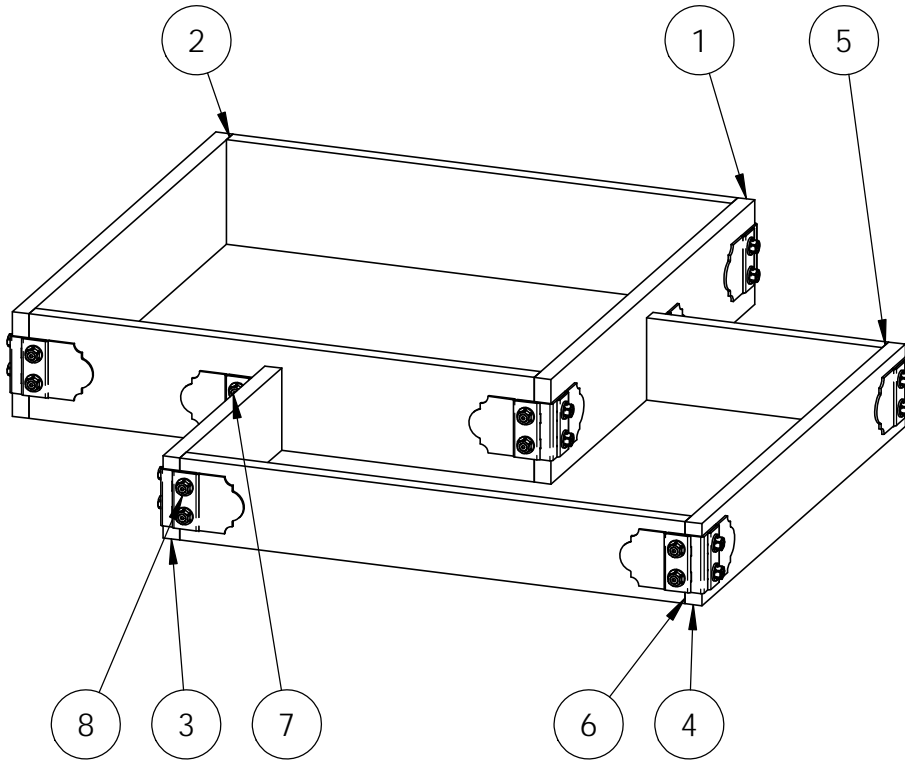

ITEM NO.	QTY.	PART NUMBER	DESCRIPTION
1	2	2x10 Board	2x10x4'0"
2	2	2x10 Board	2x10x3'9"
3	1	2x8 Board	2x8x2'0"
4	1	2x8 Board	2x8x4'0"
5	1	2x8 Board	2x8x1'9"
6	1	2x8 Board	2x8x3'9"
7	1	56615	Flush Inside 90
	2	56611	Truss Accent (TA-LS)
	1	56625	OWT Timber Screw 1-3/4"
8	4	56615	Flush Inside 90 (FI-90)
	7	56611	Truss Accent (TA-LS)
	1	56625	OWT Timber Screw 1-3/4"

Bill of Materials

OZCO Project #505 - Raised Garden

QTY.	PART NUMBER	DESCRIPTION
5	56615	Flush Inside 90
9	56611	Truss Accent (TA-LS)
2	56625	OWT Timber Screw 1-3/4"
2	2x10x8L	2x10x8
1	2x8x12L	2x8x12

Material List