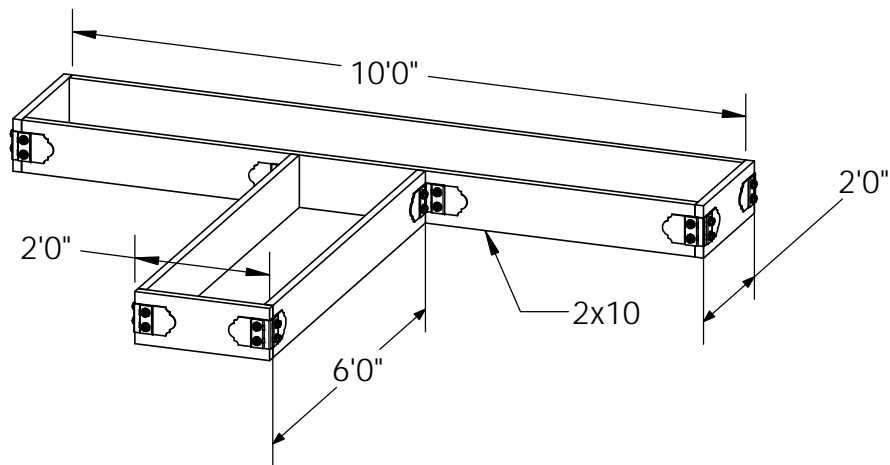

Bill of Materials

OZCO Project #505 - Raised Garden

QTY.	PART NUMBER	DESCRIPTION
5	56615	Flush Inside 90
9	56611	Truss Accent (TA-LS)
2	56625	OWT Timber Screw 1-3/4"
2	2x10x8L	2x10x8
1	2x8x12L	2x8x12

Material List

Ironwood
(517XX series)

Suggested Tools

(others may be required)

OZCO Project #505 - Raised Garden

typical assembly

OZCO Project #505 - Raised Garden

Idea's

OZCO Project #505 - Raised Garden