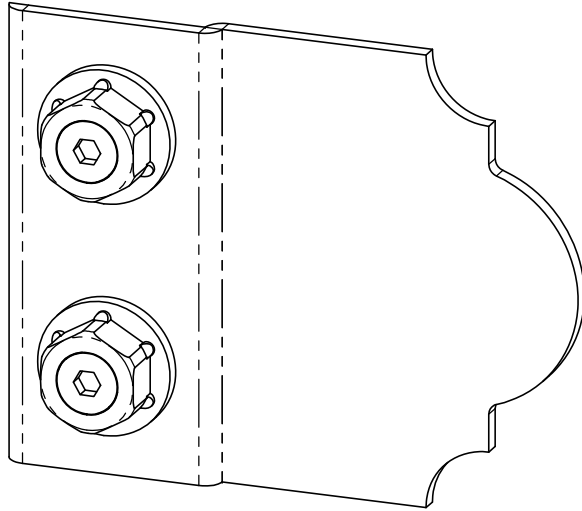

ITEM NO.	QTY.	PART NUMBER	DESCRIPTION
1	2	2x10 Board	2x10x4'0"
2	2	2x10 Board	2x10x3'9"
3	1	2x8 Board	2x8x2'0"
4	1	2x8 Board	2x8x4'0"
5	1	2x8 Board	2x8x1'9"
6	1	2x8 Board	2x8x3'9"
7	1	56615	Flush Inside 90
	2	56611	Truss Accent (TA-LS)
	1	56625	OWT Timber Screw 1-3/4"
8	4	56615	Flush Inside 90 (FI-90)
	7	56611	Truss Accent (TA-LS)
	1	56625	OWT Timber Screw 1-3/4"

Bill of Materials

OZCO Project #505 - Raised Garden

QTY.	PART NUMBER	DESCRIPTION
5	56615	Flush Inside 90
9	56611	Truss Accent (TA-LS)
2	56625	OWT Timber Screw 1-3/4"
2	2x10x8L	2x10x8
1	2x8x12L	2x8x12

Material List