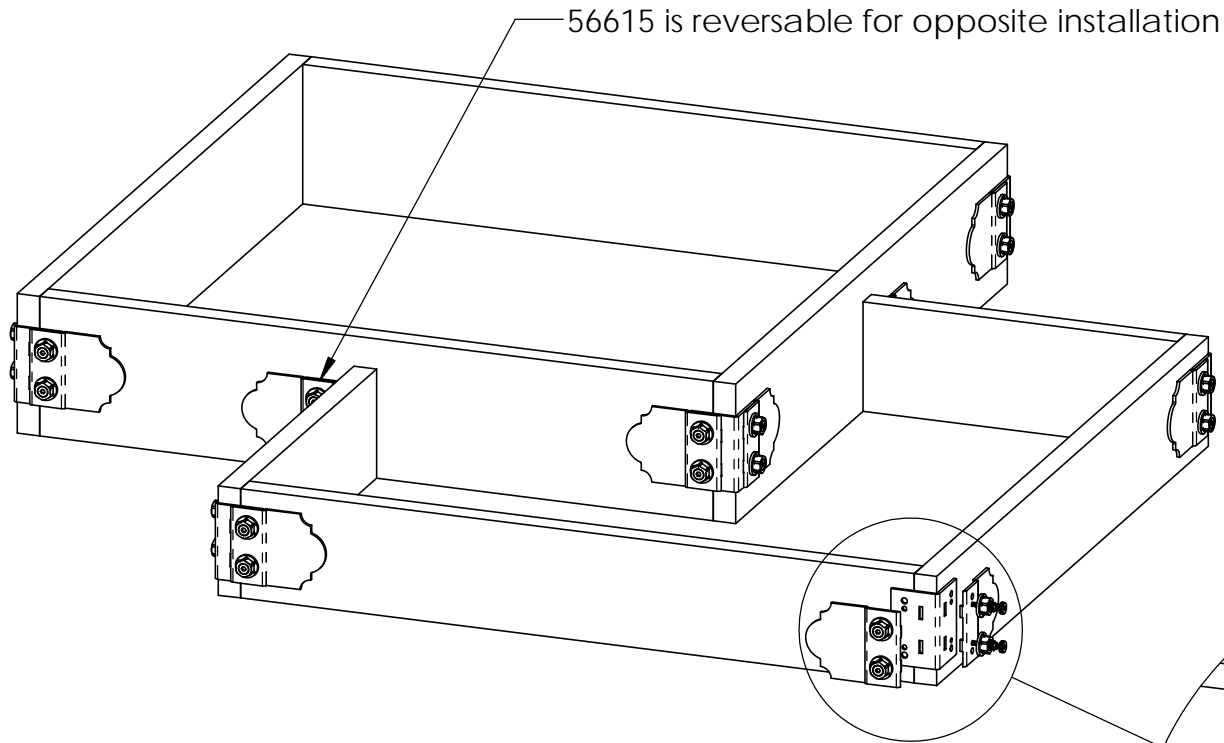

Bill of Materials

OZCO Project #505 - Raised Garden

QTY.	PART NUMBER	DESCRIPTION
5	56615	Flush Inside 90
9	56611	Truss Accent (TA-LS)
2	56625	OWT Timber Screw 1-3/4"
2	2x10x8L	2x10x8
1	2x8x12L	2x8x12

Material List

Ironwood
(517XX series)

Suggested Tools

(others may be required)

OZCO Project #505 - Raised Garden

typical assembly

OZCO Project #505 - Raised Garden

Idea's

OZCO Project #505 - Raised Garden