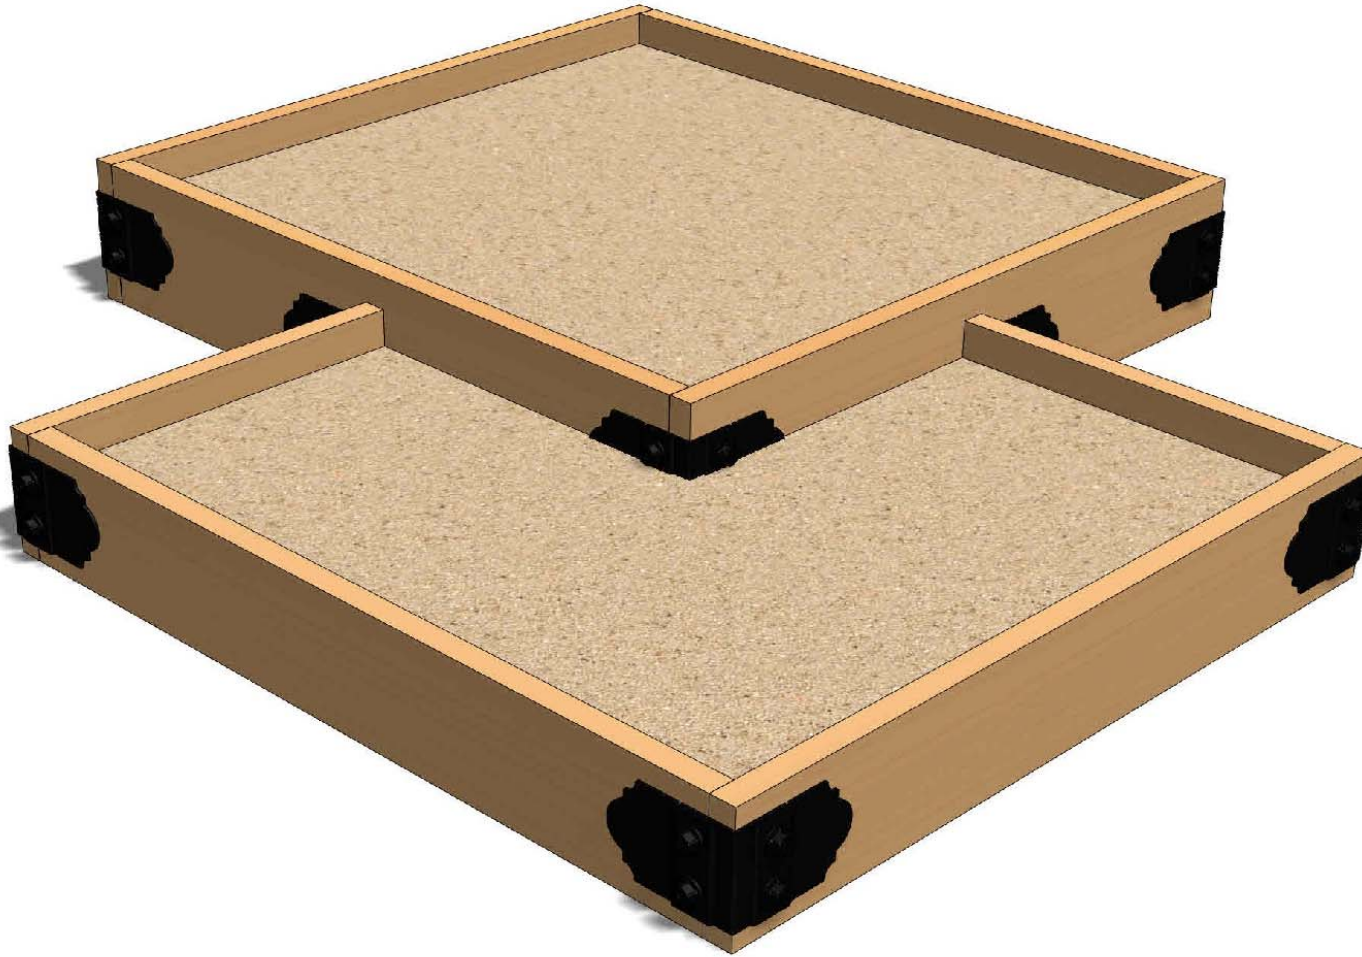

DESIGN

PURCHASE

CONSTRUCT

ENJOY

OZCO Project #505 - Raised Garden

OZCO BUILDING PRODUCTS ■ ■ ■ ■

Overview

OZCO Project #505 - Raised Garden

ITEM NO.	QTY.	PART NUMBER	DESCRIPTION
1	2	2x10 Board	2x10x4'0"
2	2	2x10 Board	2x10x3'9"
3	1	2x8 Board	2x8x2'0"
4	1	2x8 Board	2x8x4'0"
5	1	2x8 Board	2x8x1'9"
6	1	2x8 Board	2x8x3'9"
7	1	56615	Flush Inside 90
	2	56611	Truss Accent (TA-LS)
	1	56625	OWT Timber Screw 1-3/4"
8	4	56615	Flush Inside 90 (FI-90)
	7	56611	Truss Accent (TA-LS)
	1	56625	OWT Timber Screw 1-3/4"

Bill of Materials

OZCO Project #505 - Raised Garden

QTY.	PART NUMBER	DESCRIPTION
5	56615	Flush Inside 90
9	56611	Truss Accent (TA-LS)
2	56625	OWT Timber Screw 1-3/4"
2	2x10x8L	2x10x8
1	2x8x12L	2x8x12

Material List