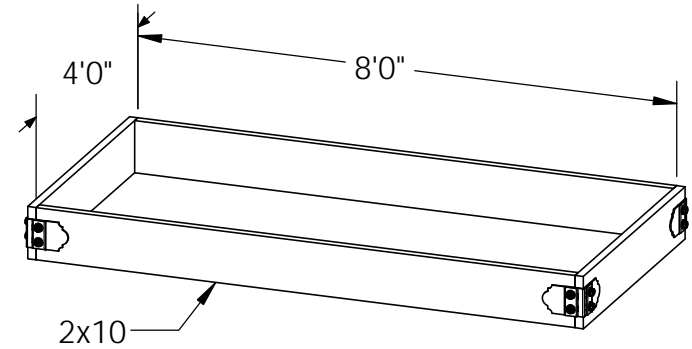

Bill of Materials

OZCO Project #505 - Raised Garden

QTY.	PART NUMBER	DESCRIPTION
5	56615	Flush Inside 90
9	56611	Truss Accent (TA-LS)
2	56625	OWT Timber Screw 1-3/4"
2	2x10x8L	2x10x8
1	2x8x12L	2x8x12

Material List

Ironwood
(517XX series)

Suggested Tools

(others may be required)

OZCO Project #505 - Raised Garden

typical assembly

OZCO Project #505 - Raised Garden

Idea's

OZCO Project #505 - Raised Garden