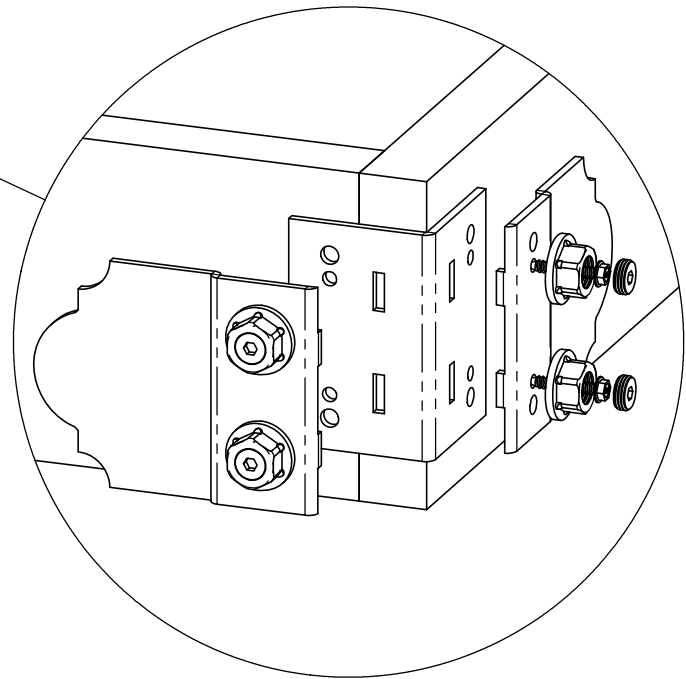

Bill of Materials

OZCO Project #505 - Raised Garden

QTY.	PART NUMBER	DESCRIPTION
5	56615	Flush Inside 90
9	56611	Truss Accent (TA-LS)
2	56625	OWT Timber Screw 1-3/4"
2	2x10x8L	2x10x8
1	2x8x12L	2x8x12

Material List

Ironwood
(517XX series)

Suggested Tools

(others may be required)

OZCO Project #505 - Raised Garden

typical assembly

OZCO Project #505 - Raised Garden

Idea's

OZCO Project #505 - Raised Garden