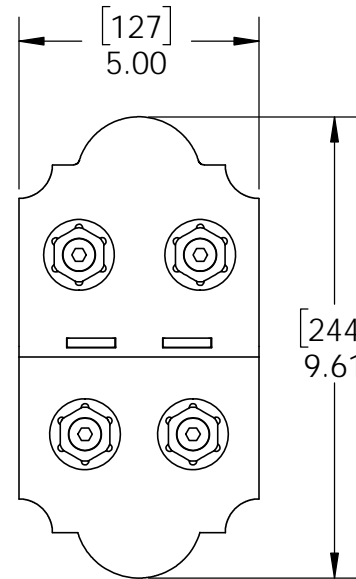

56610

56635

51735

Installation Instructions,  
 56610 8" Post to Beam (P2B-LS-8)  
 51710 8" Post to Beam (P2B-IW-8)  
 56635 6" Post to Beam (P2B-LS-6)  
 51735 6" Post to Beam (P2B-IW-6)

Typical Installation  
Laredo Sunset shown

kit contains 2 assemblies

1.47 MIN  
1.88 MAX

kit contains 2 assemblies

1.47 MIN  
1.88 MAX