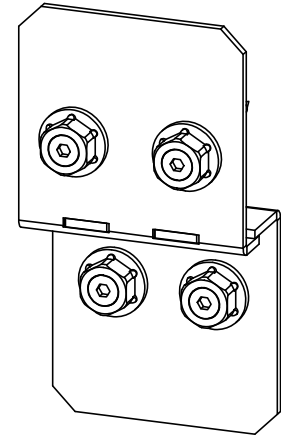

kit contains 2 assemblies