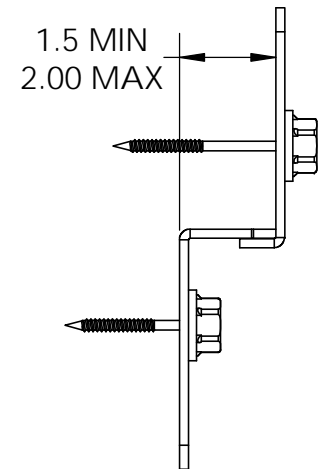

56610

56635

51735

Installation Instructions,  
 56610 8" Post to Beam (P2B-LS-8)  
 51710 8" Post to Beam (P2B-IW-8)  
 56635 6" Post to Beam (P2B-LS-6)  
 51735 6" Post to Beam (P2B-IW-6)

Typical Installation  
Laredo Sunset shown

## Laredo Sunset

Installation Instructions, 56610 & 56635

kit contains 2 assemblies

kit contains 2 assemblies