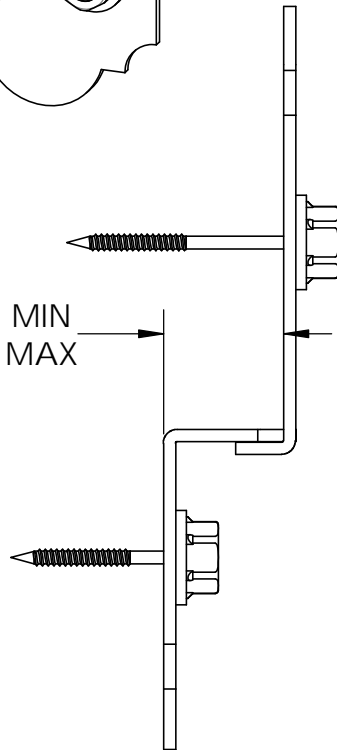

56610

56635

51735

Installation Instructions,  
 56610 8" Post to Beam (P2B-LS-8)  
 51710 8" Post to Beam (P2B-IW-8)  
 56635 6" Post to Beam (P2B-LS-6)  
 51735 6" Post to Beam (P2B-IW-6)

Typical Installation  
Laredo Sunset shown

kit contains 2 assemblies

1.47 MIN  
1.88 MAX

kit contains 2 assemblies

1.47 MIN  
1.88 MAX