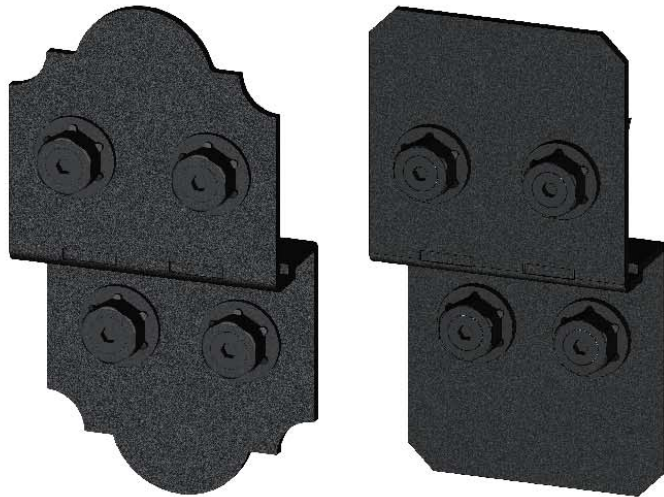

56610

56635

51735

Installation Instructions,  
 56610 8" Post to Beam (P2B-LS-8)  
 51710 8" Post to Beam (P2B-IW-8)  
 56635 6" Post to Beam (P2B-LS-6)  
 51735 6" Post to Beam (P2B-IW-6)

Typical Installation  
Laredo Sunset shown

kit contains 2 assemblies

1.47 MIN  
1.88 MAX

kit contains 2 assemblies

1.47 MIN  
1.88 MAX

## Laredo Sunset

Installation Instructions, 56610 & 56635

kit contains 2 assemblies

kit contains 2 assemblies