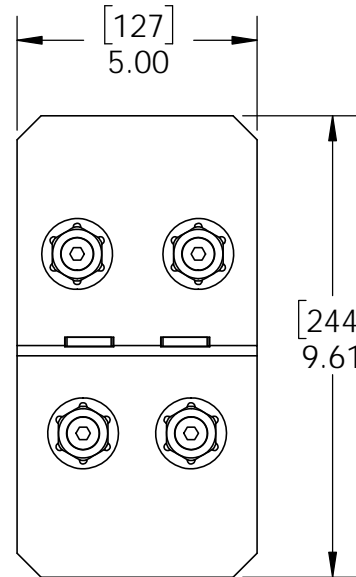

56610

56635

51735

Installation Instructions,  
 56610 8" Post to Beam (P2B-LS-8)  
 51710 8" Post to Beam (P2B-IW-8)  
 56635 6" Post to Beam (P2B-LS-6)  
 51735 6" Post to Beam (P2B-IW-6)

Typical Installation  
Laredo Sunset shown

## Laredo Sunset

Installation Instructions, 56610 & 56635

kit contains 2 assemblies

kit contains 2 assemblies