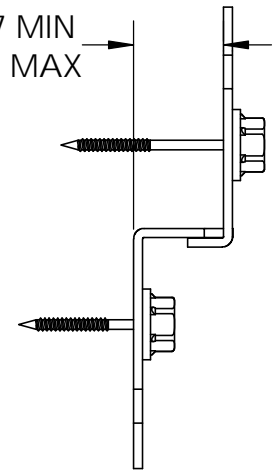

56610

56635

51735

Installation Instructions,  
 56610 8" Post to Beam (P2B-LS-8)  
 51710 8" Post to Beam (P2B-IW-8)  
 56635 6" Post to Beam (P2B-LS-6)  
 51735 6" Post to Beam (P2B-IW-6)

Typical Installation  
Laredo Sunset shown

kit contains 2 assemblies

1.47 MIN  
1.88 MAX

kit contains 2 assemblies

1.47 MIN  
1.88 MAX

## Laredo Sunset

Installation Instructions, 56610 & 56635

kit contains 2 assemblies

kit contains 2 assemblies