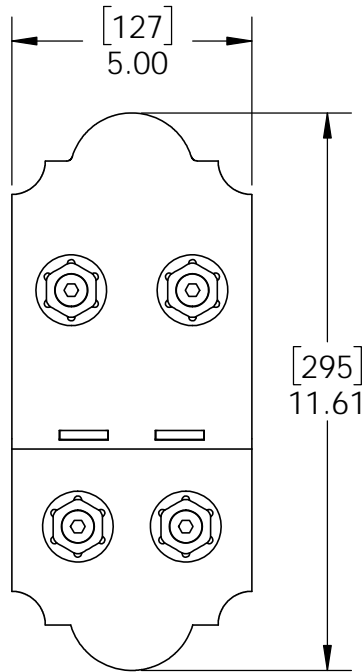

56610

56635

51735

Installation Instructions,  
 56610 8" Post to Beam (P2B-LS-8)  
 51710 8" Post to Beam (P2B-IW-8)  
 56635 6" Post to Beam (P2B-LS-6)  
 51735 6" Post to Beam (P2B-IW-6)

Typical Installation  
Laredo Sunset shown

kit contains 2 assemblies

1.47 MIN  
1.88 MAX

kit contains 2 assemblies

1.47 MIN  
1.88 MAX

## Laredo Sunset

Installation Instructions, 56610 & 56635

kit contains 2 assemblies

kit contains 2 assemblies