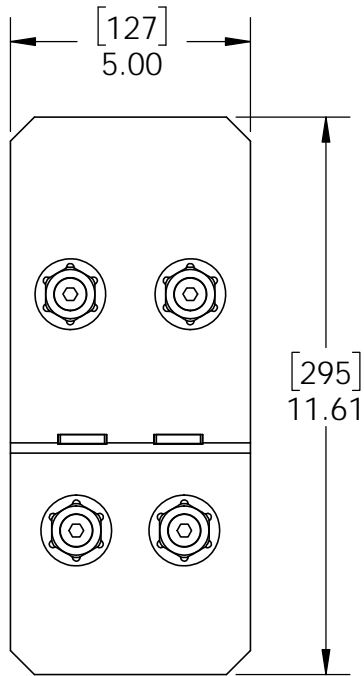

kit contains 2 assemblies