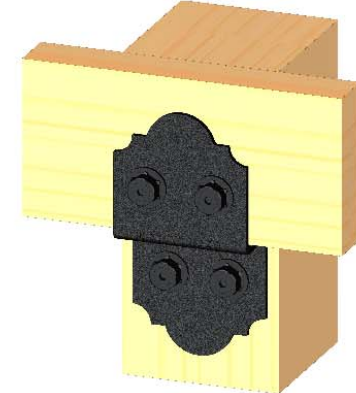

56610

56635

51735

Installation Instructions,  
 56610 8" Post to Beam (P2B-LS-8)  
 51710 8" Post to Beam (P2B-IW-8)  
 56635 6" Post to Beam (P2B-LS-6)  
 51735 6" Post to Beam (P2B-IW-6)

Typical Installation  
Laredo Sunset shown

kit contains 2 assemblies

1.47 MIN  
1.88 MAX

kit contains 2 assemblies

1.47 MIN  
1.88 MAX

## Laredo Sunset

Installation Instructions, 56610 & 56635

kit contains 2 assemblies

kit contains 2 assemblies