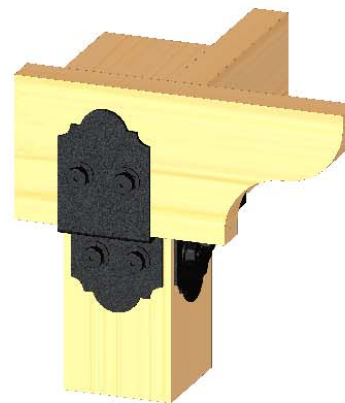

56610

56635

51735

Installation Instructions,  
 56610 8" Post to Beam (P2B-LS-8)  
 51710 8" Post to Beam (P2B-IW-8)  
 56635 6" Post to Beam (P2B-LS-6)  
 51735 6" Post to Beam (P2B-IW-6)

Typical Installation  
Laredo Sunset shown

## Laredo Sunset

Installation Instructions, 56610 & 56635

kit contains 2 assemblies

kit contains 2 assemblies