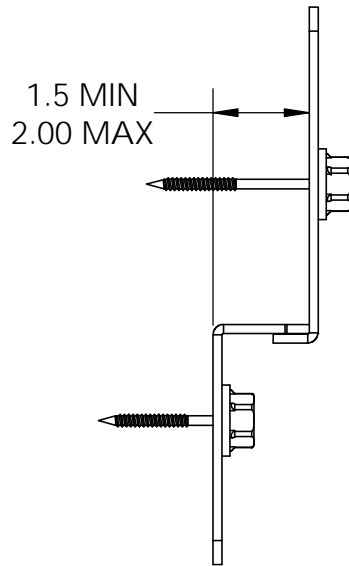

kit contains 2 assemblies