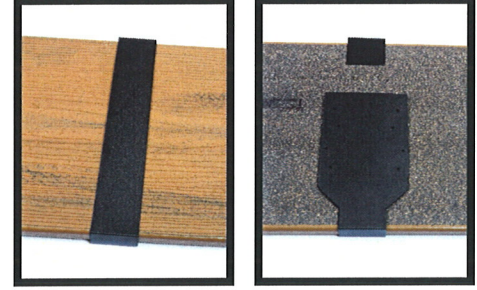

## OUTSIDE CORNER GUARD

ITEM: OCGBL  
ITEM: OCGWH

## INSIDE CORNER GUARD

ITEM: ICGBL  
ITEM: ICGWH

## SEAM GUARD

ITEM: SGBL  
ITEM: SGWH

- \* POWDER COATED ALUMINUM
- \* AVAILABLE IN BLACK AND WHITE
- \* EASY TO INSTALL WITH 1.5" JOIST NAILS
- \* NO NEED TO MAKE EXACT CUTS IN THE FASCIA
- \* PERFECT CORNERS