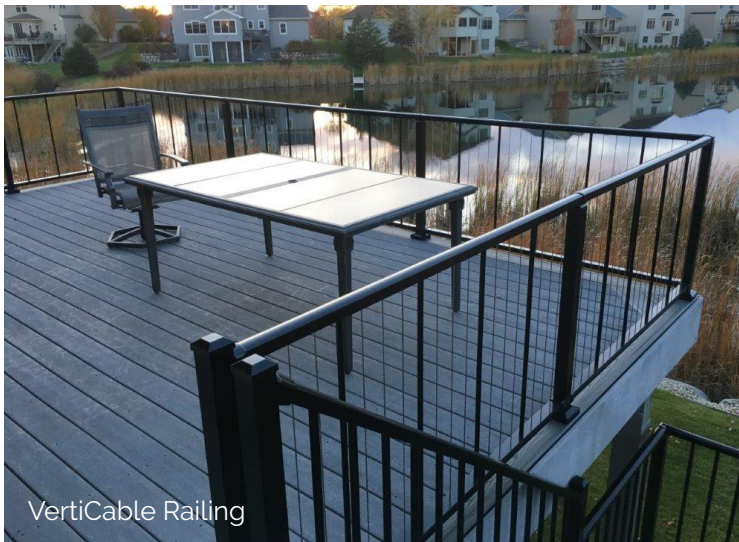

THE RAILING BRAND THAT DOES IT ALL

American Series Aluminum Railing

The Railing Brand That Does It All

No matter what your vision, Westbury railings can adapt to deliver it. With a versatile range of colors, post sizes, looks and layouts, Westbury railings achieve exactly the look you want for your deck.

Clean, Contemporary Styles

Westbury's sleek, minimalist rail design shines through in each of its railing options, creating clean, modern lines with gorgeous, textured finishes that hold up for years with minimal maintenance.

Amazing & Easy Drink Rail Upgrades

It's easy to create a brilliant, uninterrupted drink rail using Westbury's versatile crossover posts and straightforward drink rail adapter to mount the deck board of your choice.

- Unique, open mid-rail for wider view
- Fascia mount option to maximize deck space
- Crossover post option for continuous top rail
- Coordinating gate & handrail available

Westbury VertiCable Railing

- Sleek, unique cable railing look
- Comes with cables pre-installed for easy installation
- Fascia mount option to maximize deck space
- Crossover post option for continuous top rail
- Coordinating gate & handrail available