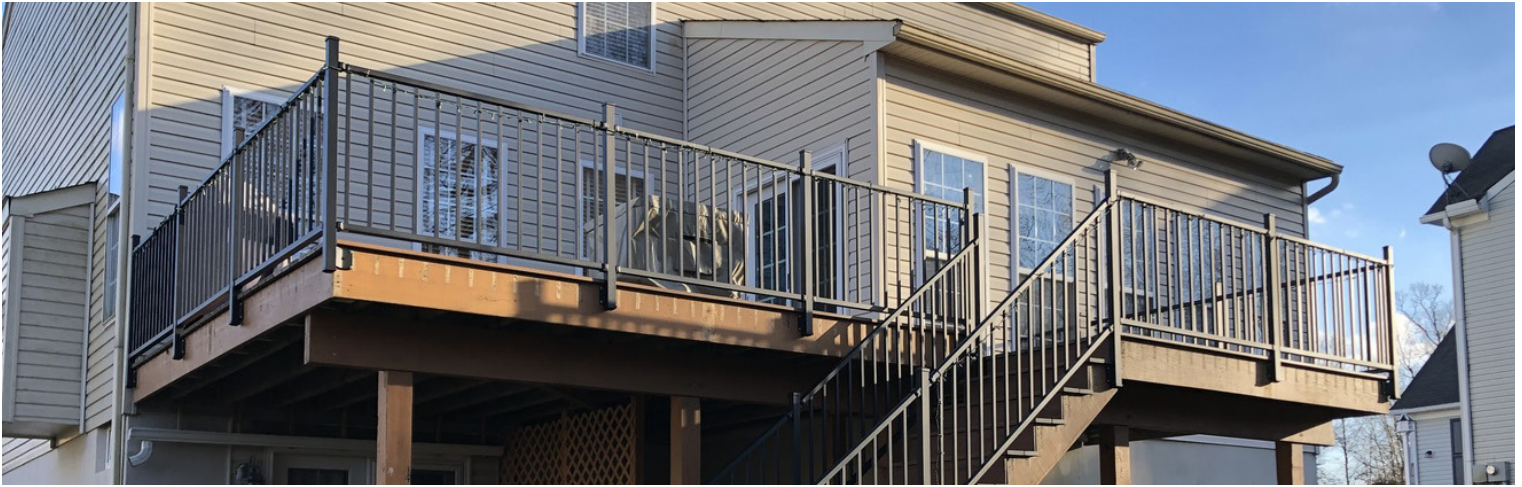

THE RAILING BRAND THAT DOES IT ALL

American Series Aluminum Railing

The Railing Brand That Does It All

No matter what your vision, Westbury railings can adapt to deliver it. With a versatile range of colors, post sizes, looks and layouts, Westbury railings achieve exactly the look you want for your deck.

Clean, Contemporary Styles

Westbury's sleek, minimalist rail design shines through in each of its railing options, creating clean, modern lines with gorgeous, textured finishes that hold up for years with minimal maintenance.

Amazing & Easy Drink Rail Upgrades

It's easy to create a brilliant, uninterrupted drink rail using Westbury's versatile crossover posts and straightforward drink rail adapter to mount the deck board of your choice.

- Unique, open mid-rail for wider view
- Fascia mount option to maximize deck space
- Crossover post option for continuous top rail
- Coordinating gate & handrail available

Westbury VertiCable Railing

- Sleek, unique cable railing look
- Comes with cables pre-installed for easy installation
- Fascia mount option to maximize deck space
- Crossover post option for continuous top rail
- Coordinating gate & handrail available