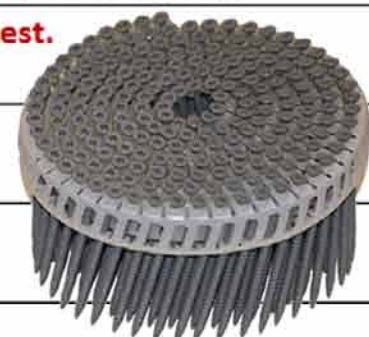

Decking Material/Recommended Fastener