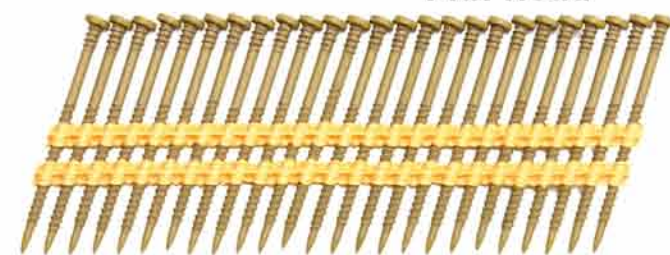

Combo/Composite Head

Trim Head: Brown, Tan, Cedar, & Gray. Stainless Steel available upon request.

Part Number Ex: PTHDNS214113TH or PTWCNS214113TH

Combo/Composite Head: Brown, Tan, Cedar, & Gray.

Part Number Ex: PTHDNS214CSQ or PTWCNS214CSQ

Flat Head/GeoDeck/All PVC: Cedar, Gray, Mahogany, & Walnut.

Part Number Ex.: HSNS212113PSQC

Flat Head

Trim Head

Combo/Composite Head

Sure Drive USA®
 sales@suredrive.com ♦ www.suredrive.com
 Toll Free Sales Department
 East: 800.951.2222 Conover, NC
 West: 888.219.1700 Hayward, CA