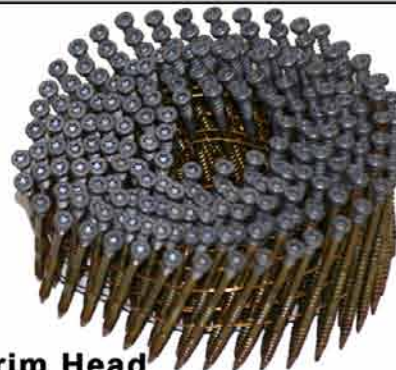

Combo/Composite Head

Trim Head: Brown, Tan, Cedar, & Gray. Stainless Steel available upon request.

Part Number Ex: PTHDNS214113TH or PTWCNS214113TH

Combo/Composite Head: Brown, Tan, Cedar, & Gray.

Part Number Ex: PTHDNS214CSQ or PTWCNS214CSQ

Flat Head/GeoDeck/All PVC: Cedar, Gray, Mahogany, & Walnut.

Part Number Ex.: HSNS212113PSQC

Flat Head

Trim Head

Combo/Composite Head

Sure Drive USA®
 sales@suredrive.com ♦ www.suredrive.com
 Toll Free Sales Department
 East: 800.951.2222 Conover, NC
 West: 888.219.1700 Hayward, CA