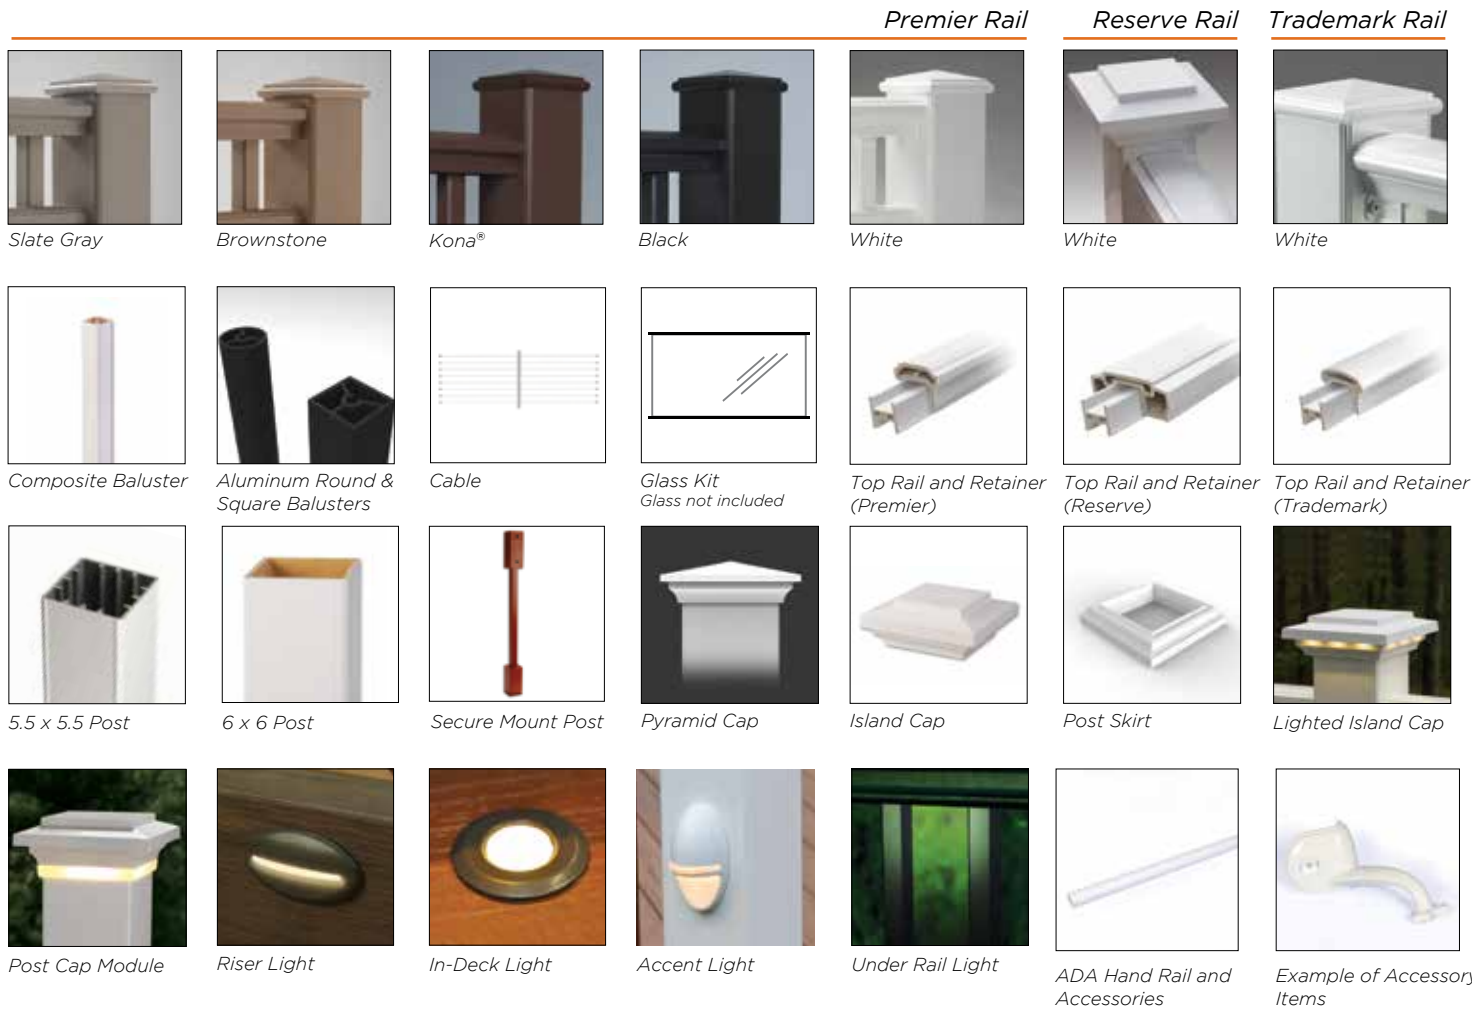

PREMIER RAIL Available in White, Black, Brownstone, Slate Gray, Kona®	LENGTHS		
	6'	8'	10'
Rail Pack	•	•	•
Custom Rail Pack	•	•	•
36" and 42" Straight Rail Kits (White Only)	•	•	•

TRADEMARK RAIL Available in White	LENGTH		
	6'	8'	10'
Rail Pack	•	•	•
Custom Rail Pack	•	•	•
36" and 42" Straight Rail Kits	•	•	•

RESERVE RAIL KITS Available in White	LENGTHS				
	6'	8'	10'	12'	16'
Sub-Rail Pack	•	•	•		
5 1/2" Top Rail	•	•	•	•	•

POST SLEEVES	LENGTHS			
	39"	54"	108"	144"
5.5 x 5.5 Post Sleeve - White	•	•		•
5.5 x 5.5 Post Sleeve - Black	•	•		•
5.5 x 5.5 Post Sleeve - Brownstone	•	•		•
5.5 x 5.5 Post Sleeve - Slate Gray	•	•		•
5.5 x 5.5 Post Sleeve - Kona®	•	•		•
4 x 4 Post Sleeve - White	•			
6 x 6 Post Sleeve - White			•	

ACCESSORIES	COLORS				
	White	Black	Brownstone	Slate Gray	Kona®
4 x 4 Post Skirt	•				
5.5 x 5.5 Pyramid Cap	•	•	•	•	•
5.5 x 5.5 Island Cap	•	•	•	•	•
5.5 x 5.5 Post Skirt - 1 Pc	•	•	•	•	•
6 x 6 Island Cap	•				
6 x 6 Post Skirt - 2 Pc	•				
5.5 x 5.5 Lighted Island Cap	•	•	•	•	•

ALUMINUM BALUSTERS (20/Pack)
42" - Straight
42" - Stair
36" - Straight
36" - Stair

BALUSTERS* (18/pack)	LENGTHS	
	36"	42"
White	•	•
Black	•	•
Brownstone	•	•
Slate Gray	•	•
Kona®	•	•
Reserve White	•	•

CABLERAIL
100' Stainless Steel Cable
500' Stainless Steel Cable
36" Hardware Kit
42" Hardware Kit
36" Intermediate Baluster
42" Intermediate Baluster
36" Stair Intermediate Baluster
42" Stair Intermediate Baluster
Accessory Kit
Cable Cutters
Protector Sleeves (Pack of 20)

GLASS	COLORS	
	White	Black
6' Glass Channel	•	•

HARDWARE
Universal Hardware Kit
Baluster Fastener Kit

LIGHTING ACCESSORIES
5.5" LED Post Cap Light
Riser Light
Accent Light
In-Deck Light
Under-Rail Light
Transformer (12V, 100W)
100 Ft Wire 16/2
Wire Guides

ADA HANDRAIL & ACCESSORIES All AZEK Rail Profiles
1.5" Dia. Straight Rail, 104" Length
Handrail Bracket
Straight Joiner
Adjustable Joiner
Straight Wall Return
Post Return
90 Degree Corner
90 Degree Inside Corner Bracket
Wall Return with Cover Plate
Joint Rings
End Loop
Rail End Caps

SECURE MOUNT POST
4" Post
6" Post Attachment
Deck Mounting Kit

GATE HARDWARE KITS Premier & Trademark Rail	Height
	36"
Single White	•
Single Black	•

Please visit www.AZEK.com for more detailed product and installation information prior to purchase.