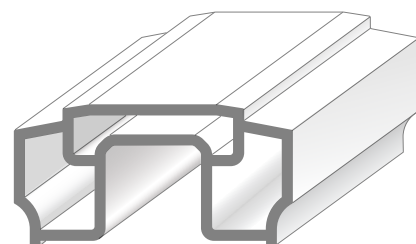

# AZEK Rail Reserve

*Shown: AZEK Rail Reserve in White with Composite Balusters*

White

AZEK Rail Reserve, a generously sized profile, is available in white and offers you the ability to customize with four unique infill options: composite balusters, round and square aluminum balusters, cable and our new glass hardware kit. AZEK Rail Reserve is also available in 10' sections.