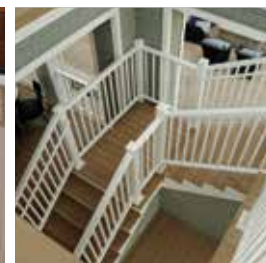

We know you take great pride in your home. We know you want nothing but the best. AZEK Building Products are engineered to withstand the test of time, and designed to last beautifully.

Welcome guests to your home and excite them with envy as they admire your AZEK Paver driveway and complementing AZEK Porch. Retreat to your backyard where only you know that preparing your AZEK Deck and Rail for this gathering took virtually no effort. This makes your glass of wine that much more delightful.

So, whether you are relaxing in your outdoor haven, or entertaining party guests, you can rest assured knowing that AZEK Building Products will take your home to a whole new level of elegance and sophistication.

RAIL