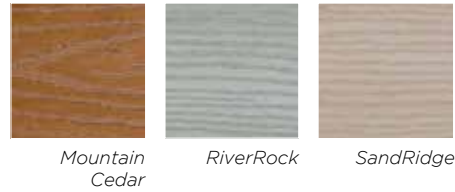

XLM® Natural Collection