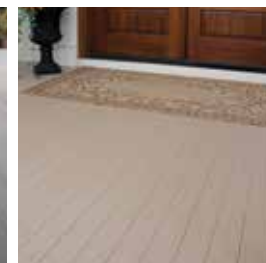

We know you take great pride in your home. We know you want nothing but the best. AZEK Building Products are engineered to withstand the test of time, and designed to last beautifully.

Welcome guests to your home and excite them with envy as they admire your AZEK Paver driveway and complementing AZEK Porch. Retreat to your backyard where only you know that preparing your AZEK Deck and Rail for this gathering took virtually no effort. This makes your glass of wine that much more delightful.

So, whether you are relaxing in your outdoor haven, or entertaining party guests, you can rest assured knowing that AZEK Building Products will take your home to a whole new level of elegance and sophistication.

PORCH