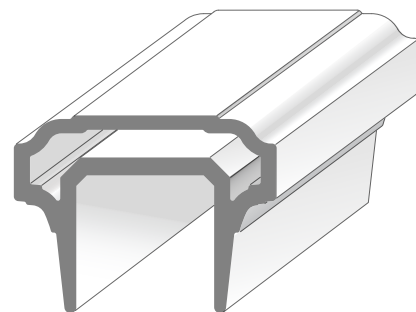

Brownstone

Slate Gray