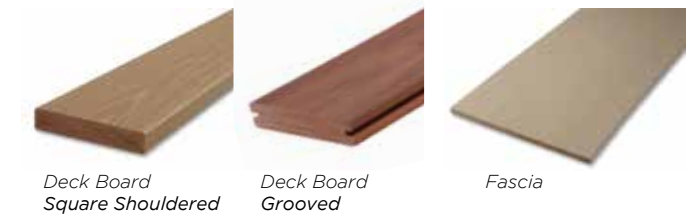

CORTEX®	CONTENTS		
	100 In. ft.	100 sq. ft.	300 sq. ft.
Harvest, Arbor, and Terra Collections		•	•
XLM Collection	•		

AZEK PORCH

PORCH PRODUCTS	Lengths		
All Porch Boards 1" x 3 1/8"	10'	12'	16'
Brownstone	•	•	•
Slate Gray	•	•	•
Morado®		•	•
Silver Oak®		•	•
Oyster®		•	•